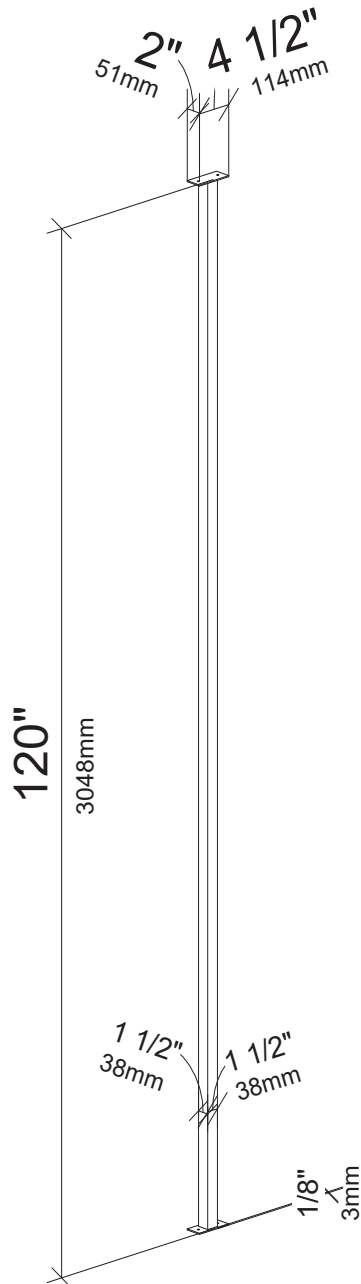

Universal Floor-to-Ceiling Post 10' (solid)

Spec Sheet for semi-custom universal FCP post

For use with Vino Series,
Evolution Wine Wall*, and
Low Profile* post systems.

Cut to height on site.

Wine racking sold
separately.