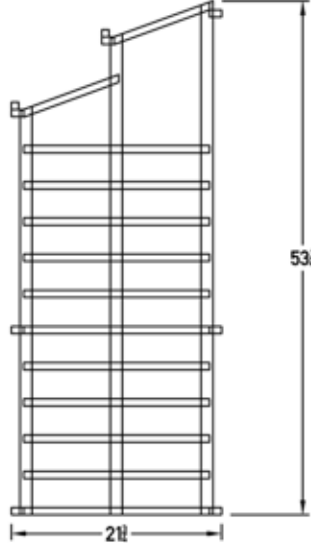

If you are planning to stain or finish your racking we recommend you do so BEFORE assembly for best results.

PARTS LIST

SINGLE TIER LADDER

DOUBLE TIER LADDER

TRIM

BRIGDE

PLEASE READ ALL PACKING AND INSTRUCTION MATERIAL BEFORE BEGINNING. PLEASE CONTACT US IF YOU HAVE ANY QUESTIONS OR CONCERNS BEFORE BEGINNING ASSEMBLY.

PACKAGE CONTENTS

SKU	PRODUCT NAME	MIDDLE LADDERS	END LADDERS	SPACER BARS	DOUBLE SPACER BARS	TRIM/ BRIDGE	SCREWS
6_3-000-4575-4575-I-S	Single Tier Island Merchandiser	18	4	10	2	2/2	148
8_3-000-4575-5325-I-S	Double Tier Island Merchandiser	18	4	10	4	2/2	170

Double Spacer Bar

2. Arrange a middle ladder (bottle supports on both sides) on the floor. Attach spacer bar to middle, and bottom.

3. Attach rest of ladders and spacer bars to front as seen in image above. The double spacer bar attaches to top of ladder where angled display row is located.