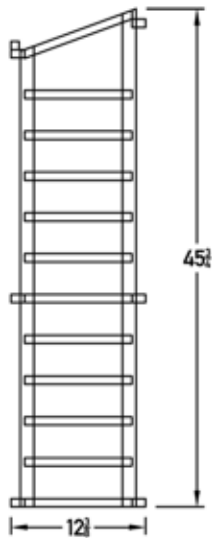

If you are planning to stain or finish your racking we recommend you do so BEFORE assembly for best results.

PARTS LIST

SINGLE TIER LADDER

DOUBLE TIER LADDER

TRIM

BRIGDE

PLEASE READ ALL PACKING AND INSTRUCTION MATERIAL BEFORE BEGINNING. PLEASE CONTACT US IF YOU HAVE ANY QUESTIONS OR CONCERNS BEFORE BEGINNING ASSEMBLY.

PACKAGE CONTENTS

SKU	PRODUCT NAME	MIDDLE LADDERS	END LADDERS	SPACER BARS	DOUBLE SPACER BARS	TRIM/ BRIDGE	SCREWS
6_3-000-4575-4575-I-S	Single Tier Island Merchandiser	18	4	10	2	2/2	148
8_3-000-4575-5325-I-S	Double Tier Island Merchandiser	18	4	10	4	2/2	170

Double Spacer Bar

2. Arrange a middle ladder (bottle supports on both sides) on the floor. Attach spacer bar to middle, and bottom.

3. Attach rest of ladders and spacer bars to front as seen in image above. The double spacer bar attaches to top of ladder where angled display row is located.