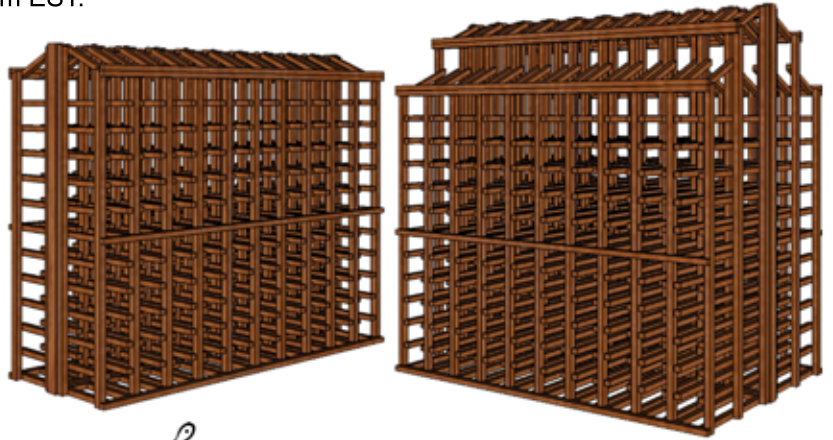

If you are planning to stain or finish your racking we recommend you do so BEFORE assembly for best results.

PARTS LIST

SINGLE TIER LADDER

DOUBLE TIER LADDER

TRIM

BRIGDE

PLEASE READ ALL PACKING AND INSTRUCTION MATERIAL BEFORE BEGINNING. PLEASE CONTACT US IF YOU HAVE ANY QUESTIONS OR CONCERNS BEFORE BEGINNING ASSEMBLY.

PACKAGE CONTENTS

SKU	PRODUCT NAME	MIDDLE LADDERS	END LADDERS	SPACER BARS	DOUBLE SPACER BARS	TRIM/ BRIDGE	SCREWS
6_3-000-4575-4575-I-S	Single Tier Island Merchandiser	18	4	10	2	2/2	148
8_3-000-4575-5325-I-S	Double Tier Island Merchandiser	18	4	10	4	2/2	170

Double Spacer Bar

2. Arrange a middle ladder (bottle supports on both sides) on the floor. Attach spacer bar to middle, and bottom.

3. Attach rest of ladders and spacer bars to front as seen in image above. The double spacer bar attaches to top of ladder where angled display row is located.