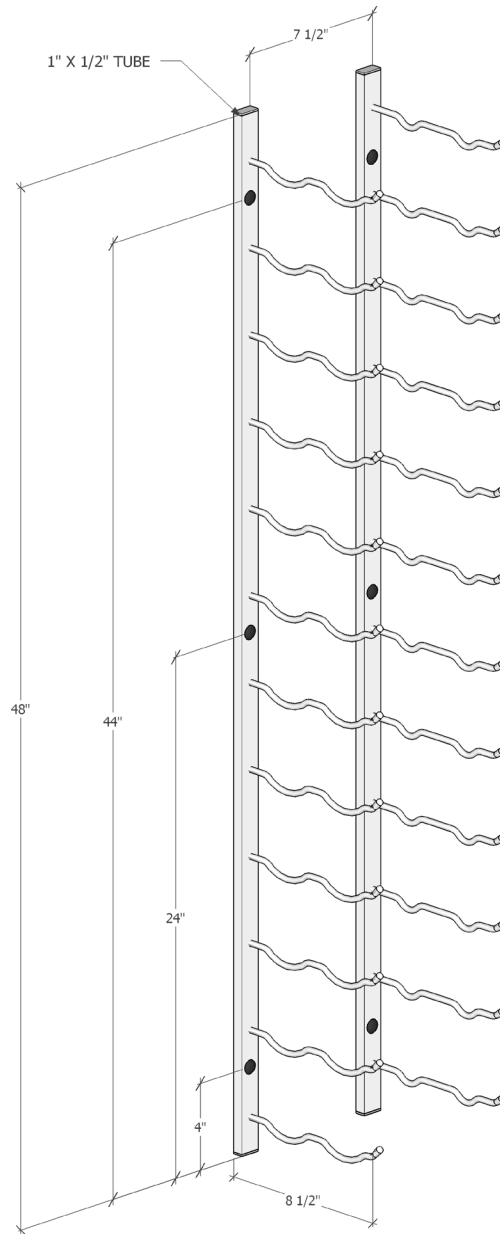

W Series 4'

Spec sheet for WS-42, 24-bottle wine rack

Account for 13" width
with wine bottle in rack

VINTAGEVIEW®
MOVING WINE STORAGE FORWARD