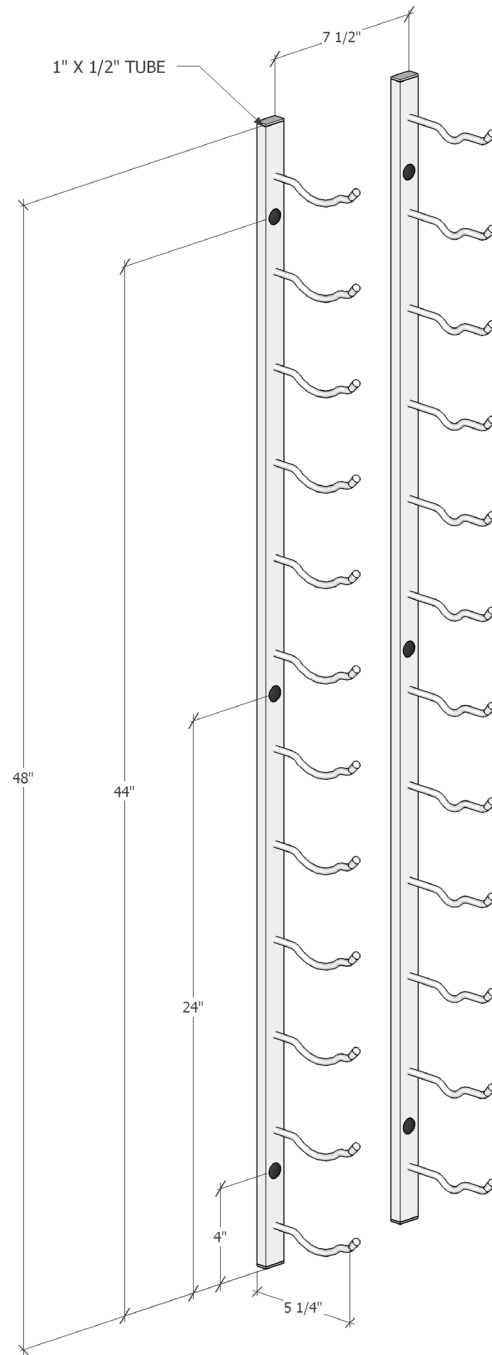

# W Series 4'

Spec sheet for WS41, 12-bottle wine rack

Account for 13" width  
with wine bottle in rack

**VINTAGEVIEW**<sup>®</sup>  
MOVING WINE STORAGE FORWARD