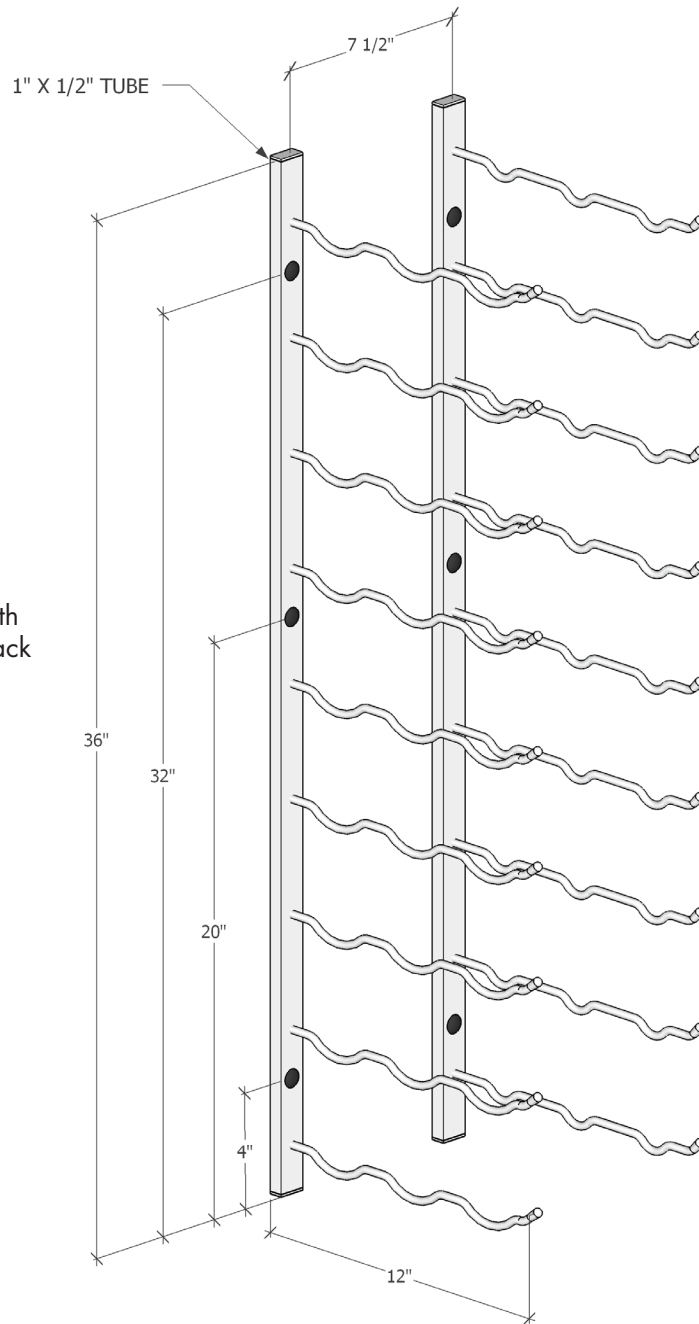

W Series 3'

Spec sheet for WS-33, 27-bottle wine rack

Account for 13" width
with wine bottle in rack

VINTAGEVIEW[®]
MOVING WINE STORAGE FORWARD