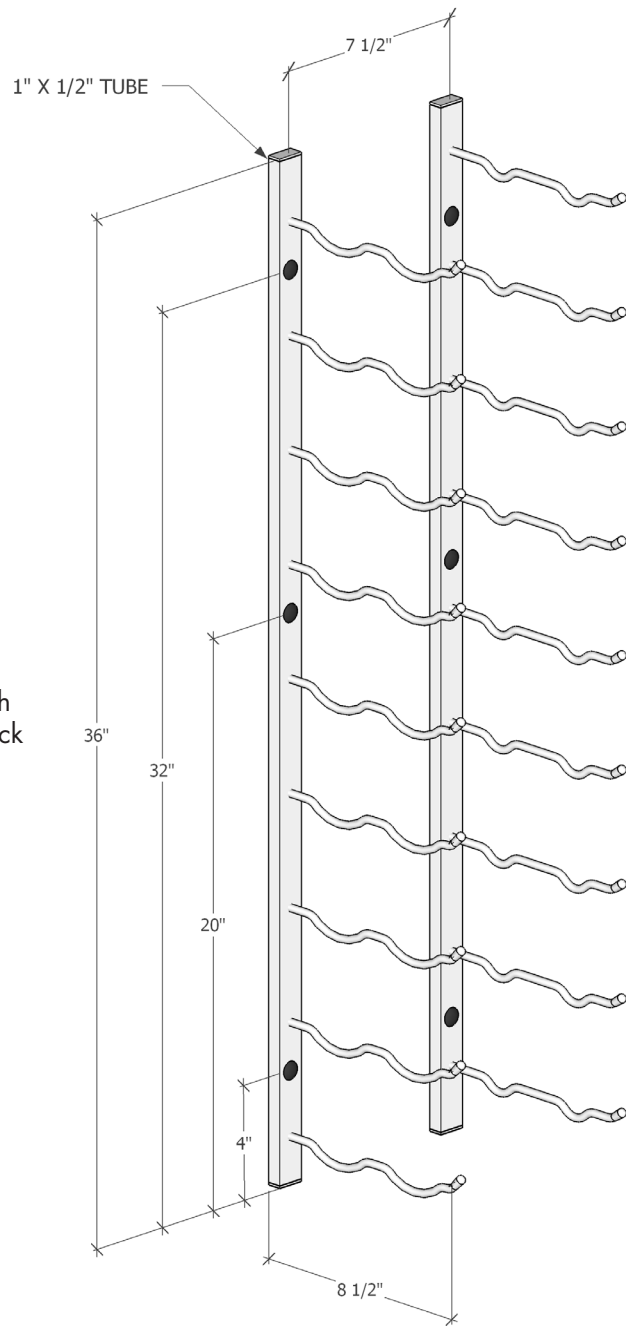

W Series 3'

Spec sheet for WS-32, 18-bottle wine rack

Account for 13" width
with wine bottle in rack

VINTAGEVIEW®
MOVING WINE STORAGE FORWARD