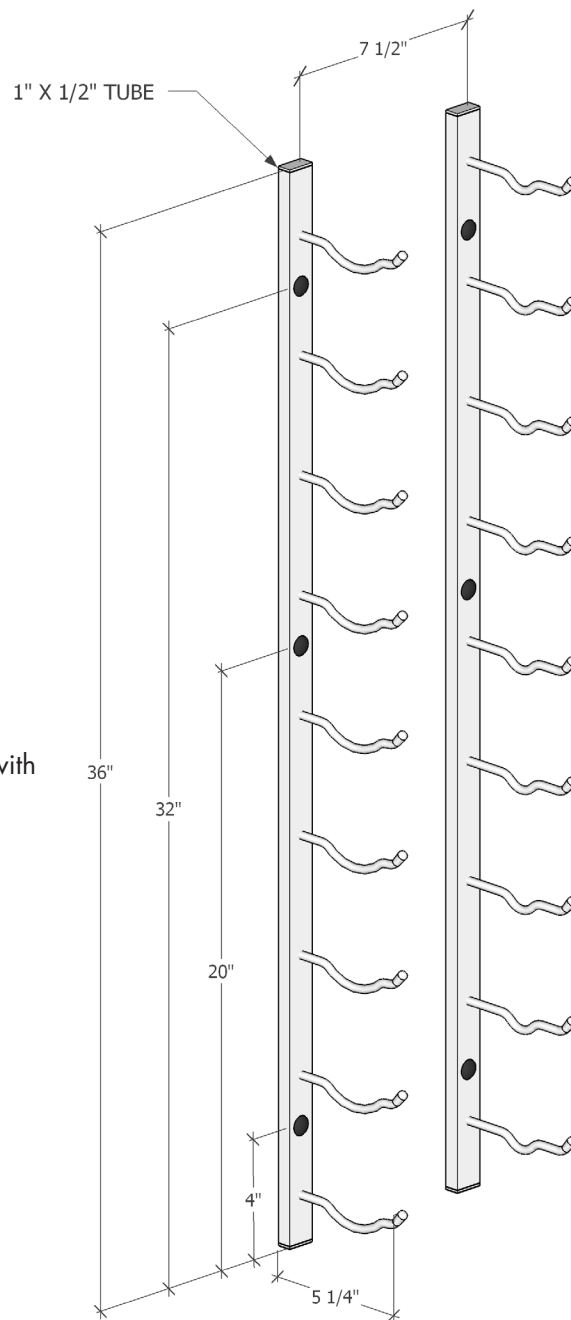

W Series 3'

Spec sheet for WS-31, 9-bottle wine rack

Account for 13" width with wine bottle in rack

VINTAGEVIEW®
MOVING WINE STORAGE FORWARD