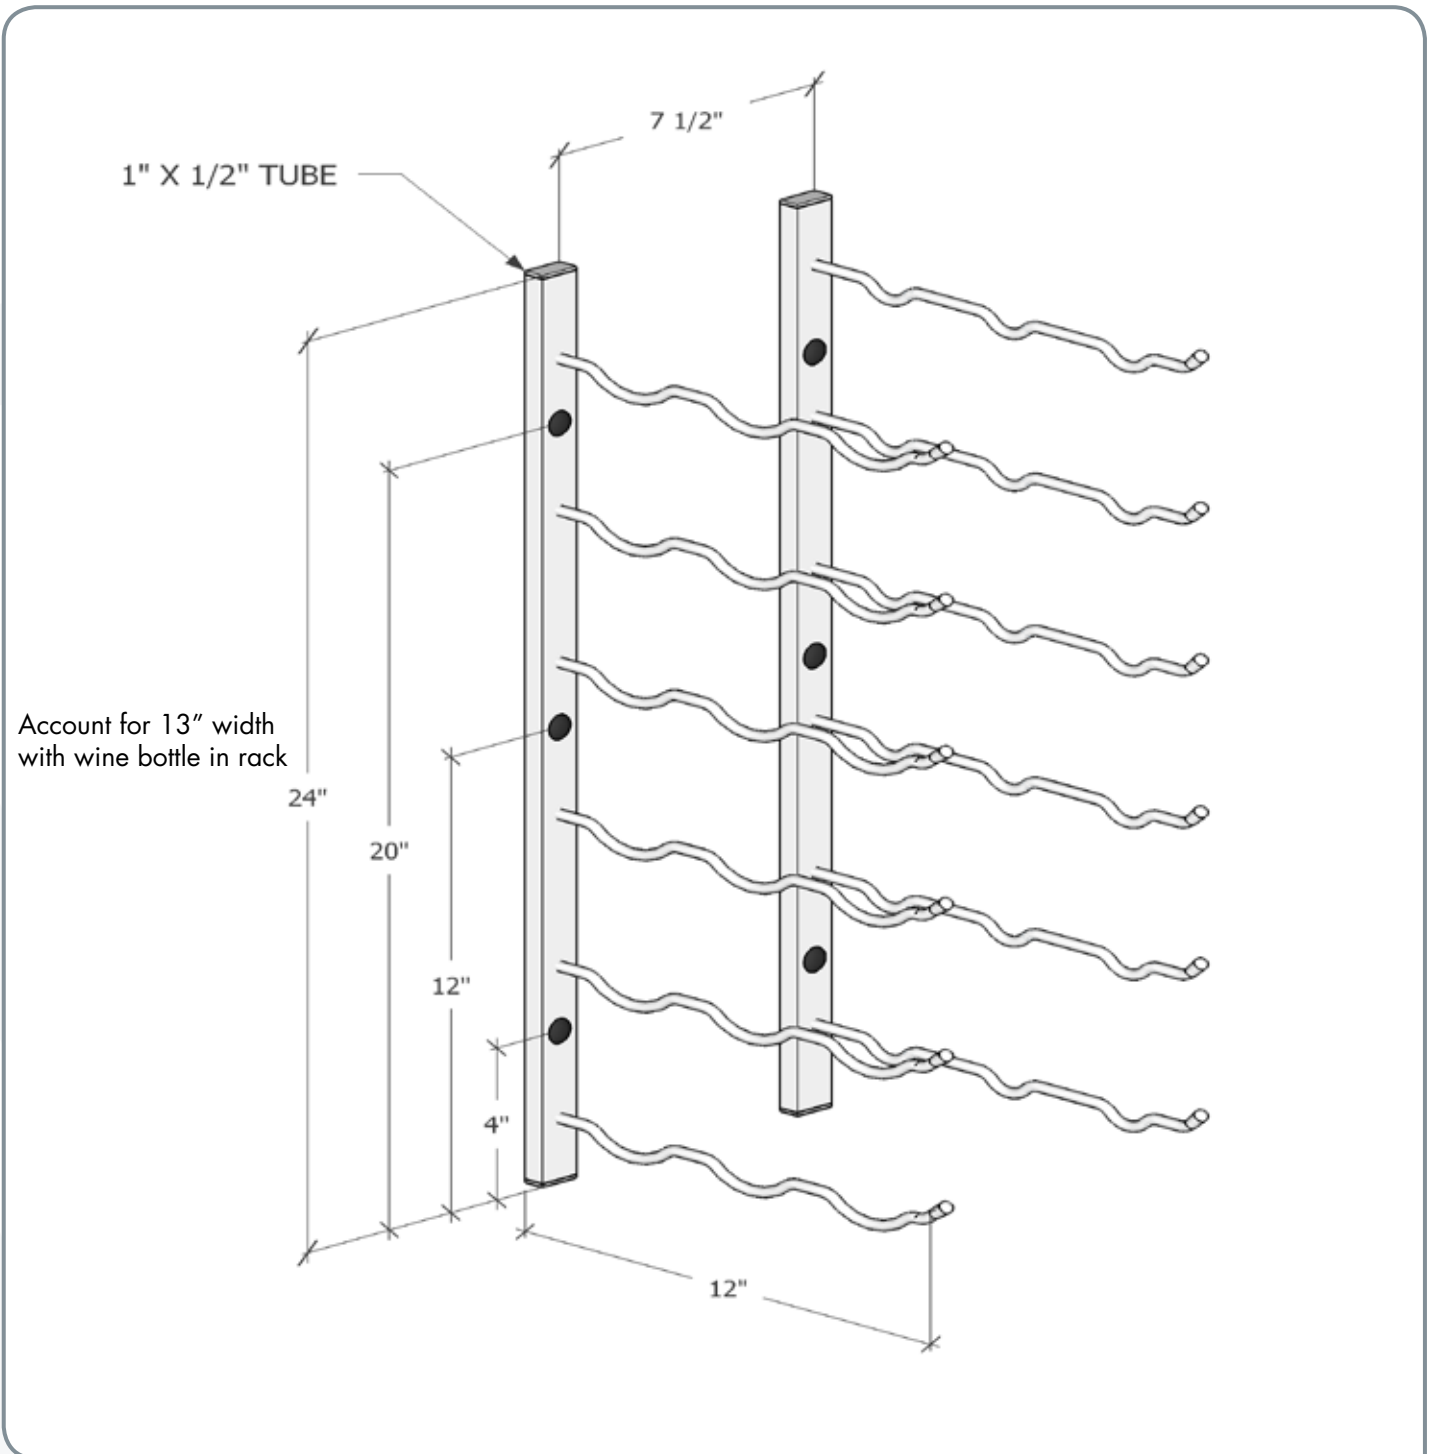

W Series 2'

Spec Sheet for WS-23, 18-bottle wine rack

VINTAGEVIEW®
MOVING WINE STORAGE FORWARD