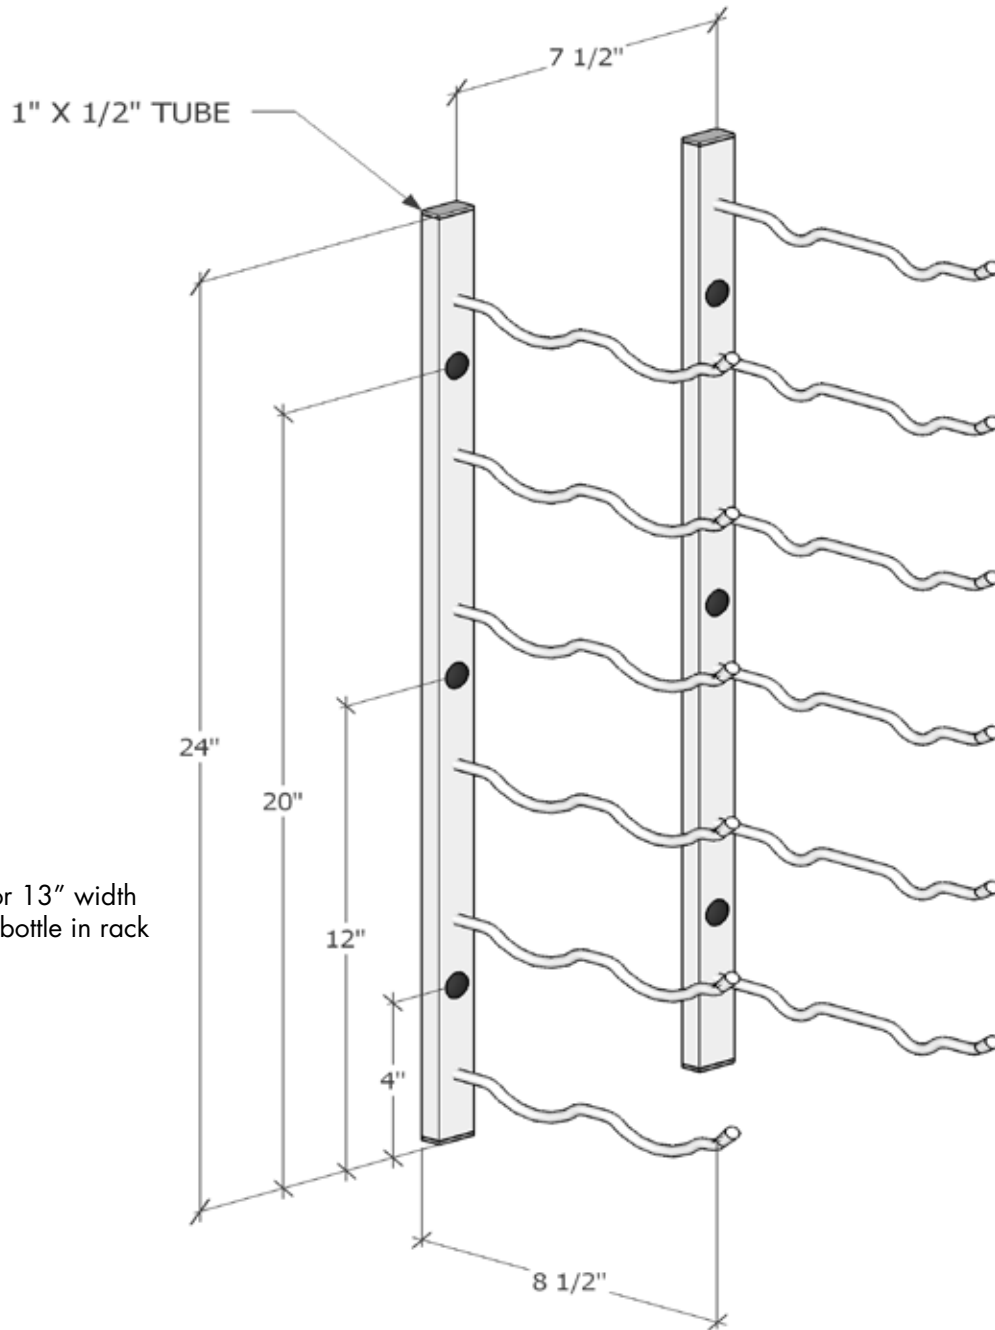

# W Series 2'

Spec sheet for WS-22, 12-bottle wine rack

Account for 13" width  
with wine bottle in rack

VINTAGEVIEW®  
MOVING WINE STORAGE FORWARD