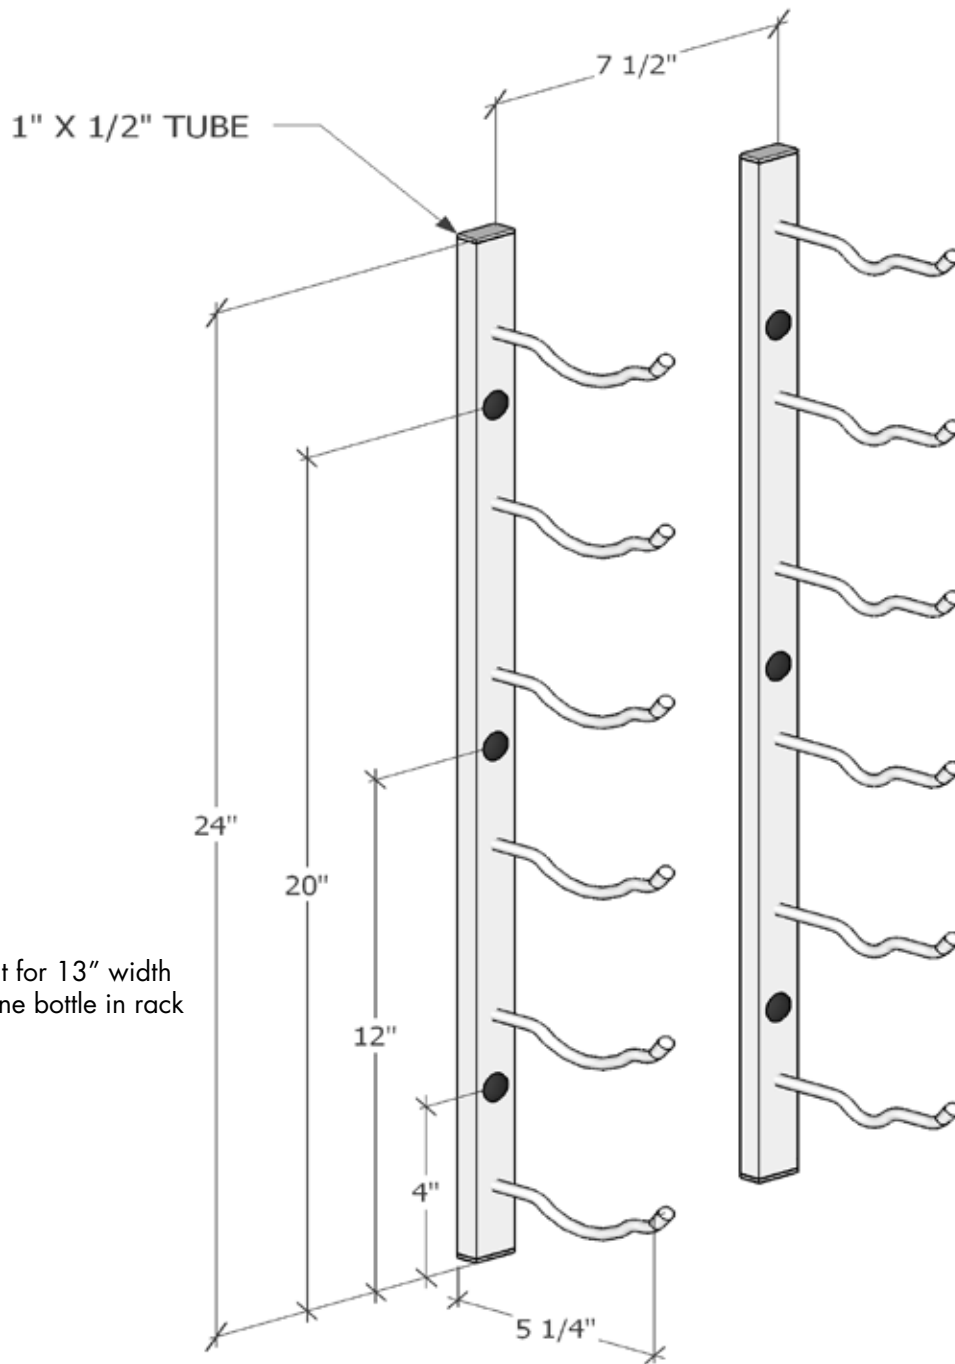

W Series 2'

Spec sheet for WS-21, 6-bottle wine rack

VINTAGEVIEW®
MOVING WINE STORAGE FORWARD