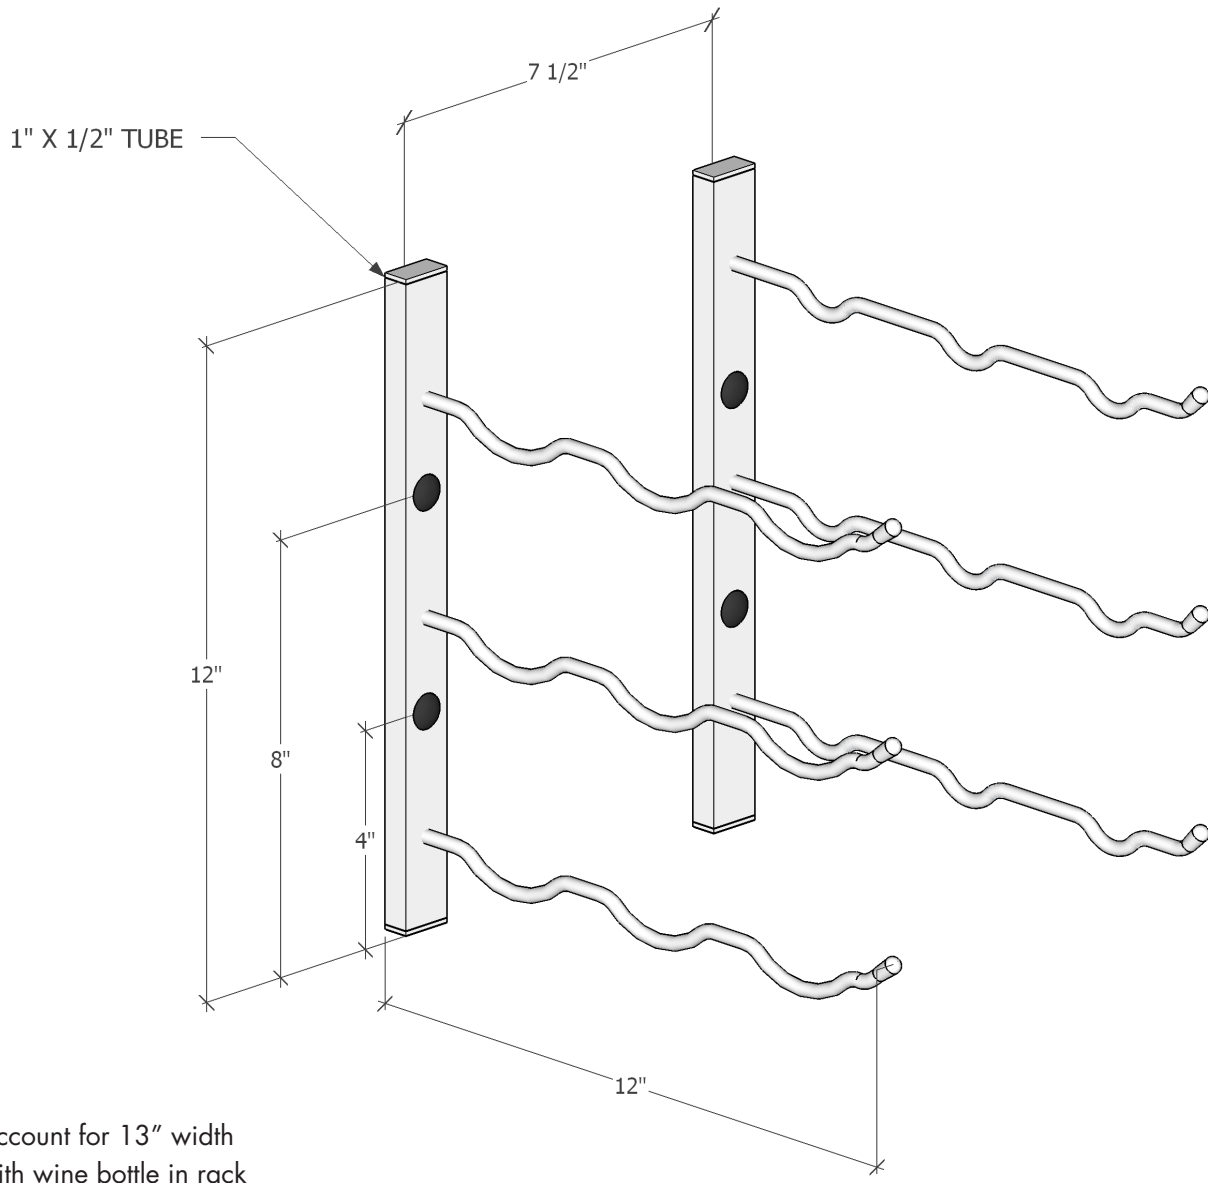

W Series 1'

Spec sheet for WS-13, 9-bottle wine rack

VINTAGEVIEW®
MOVING WINE STORAGE FORWARD