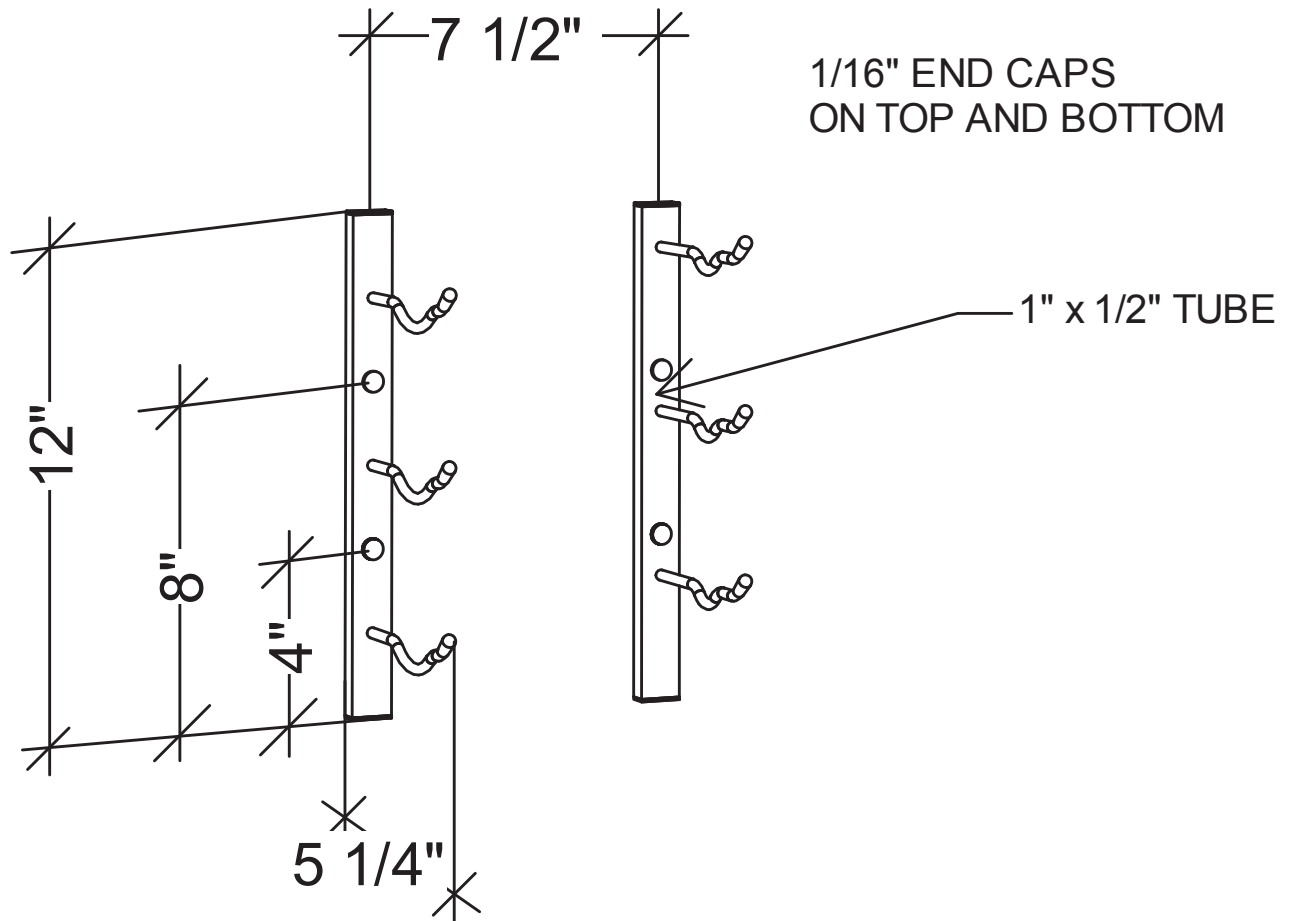

W Series 1'

Spec sheet for WS-1, 3-bottle wine rack

Account for 13" width
with wine bottle in rack

VINTAGEVIEW®
MOVING WINE STORAGE FORWARD