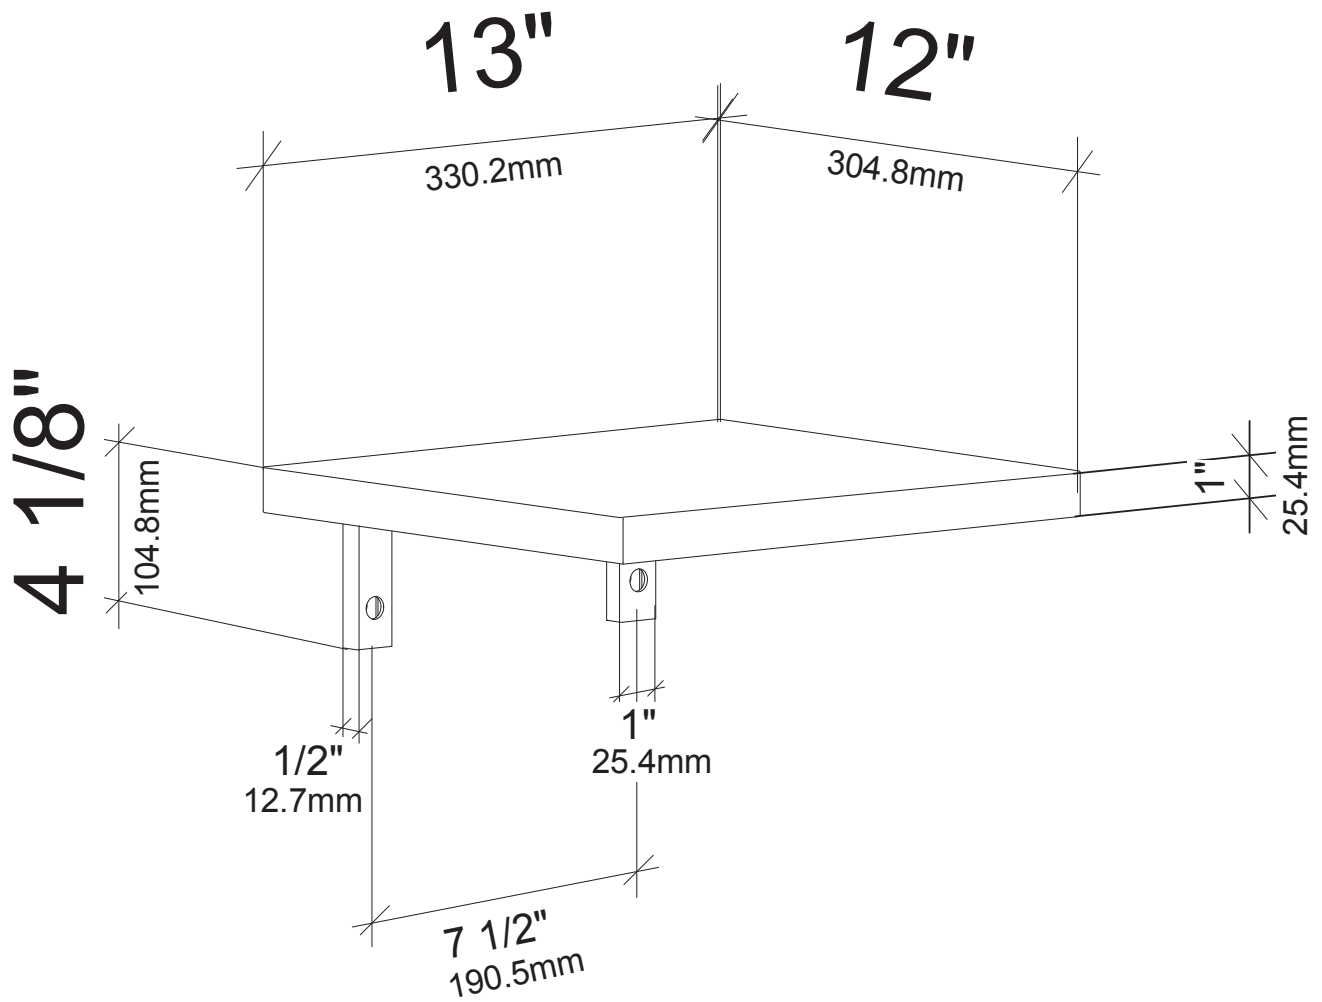

# W Series Shelf 3

Spec Sheet for WS-SH-3D

VINTAGEVIEW®  
MOVING WINE STORAGE FORWARD