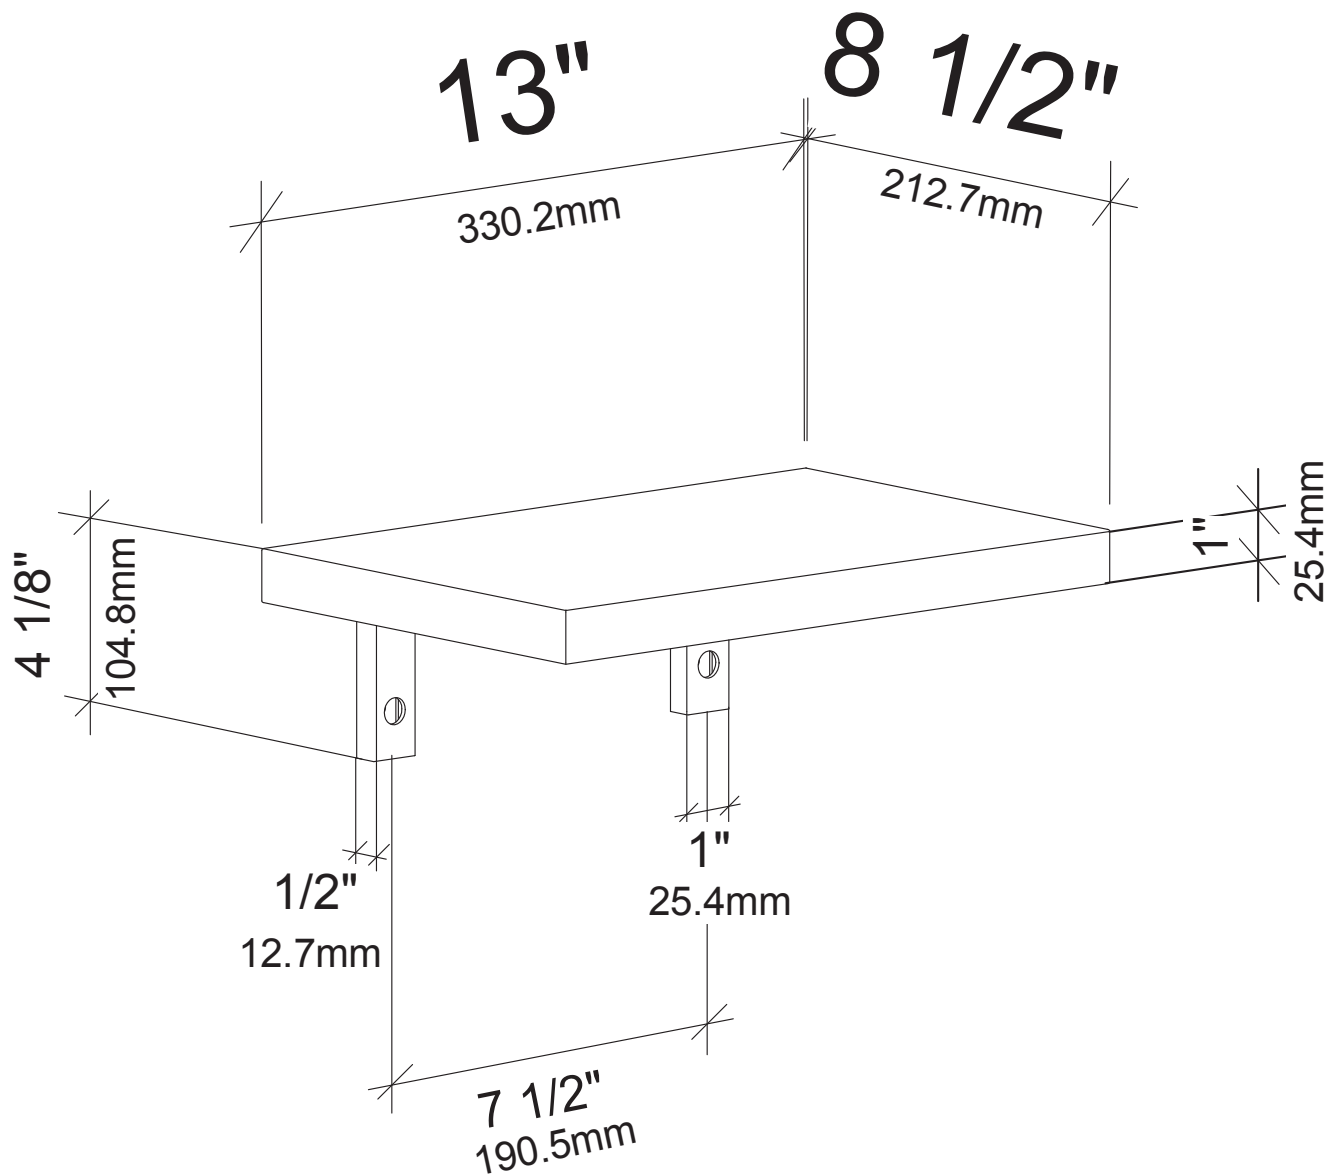

W Series Shelf 2

Spec Sheet for WS-SH-2D

VINTAGEVIEW®
MOVING WINE STORAGE FORWARD