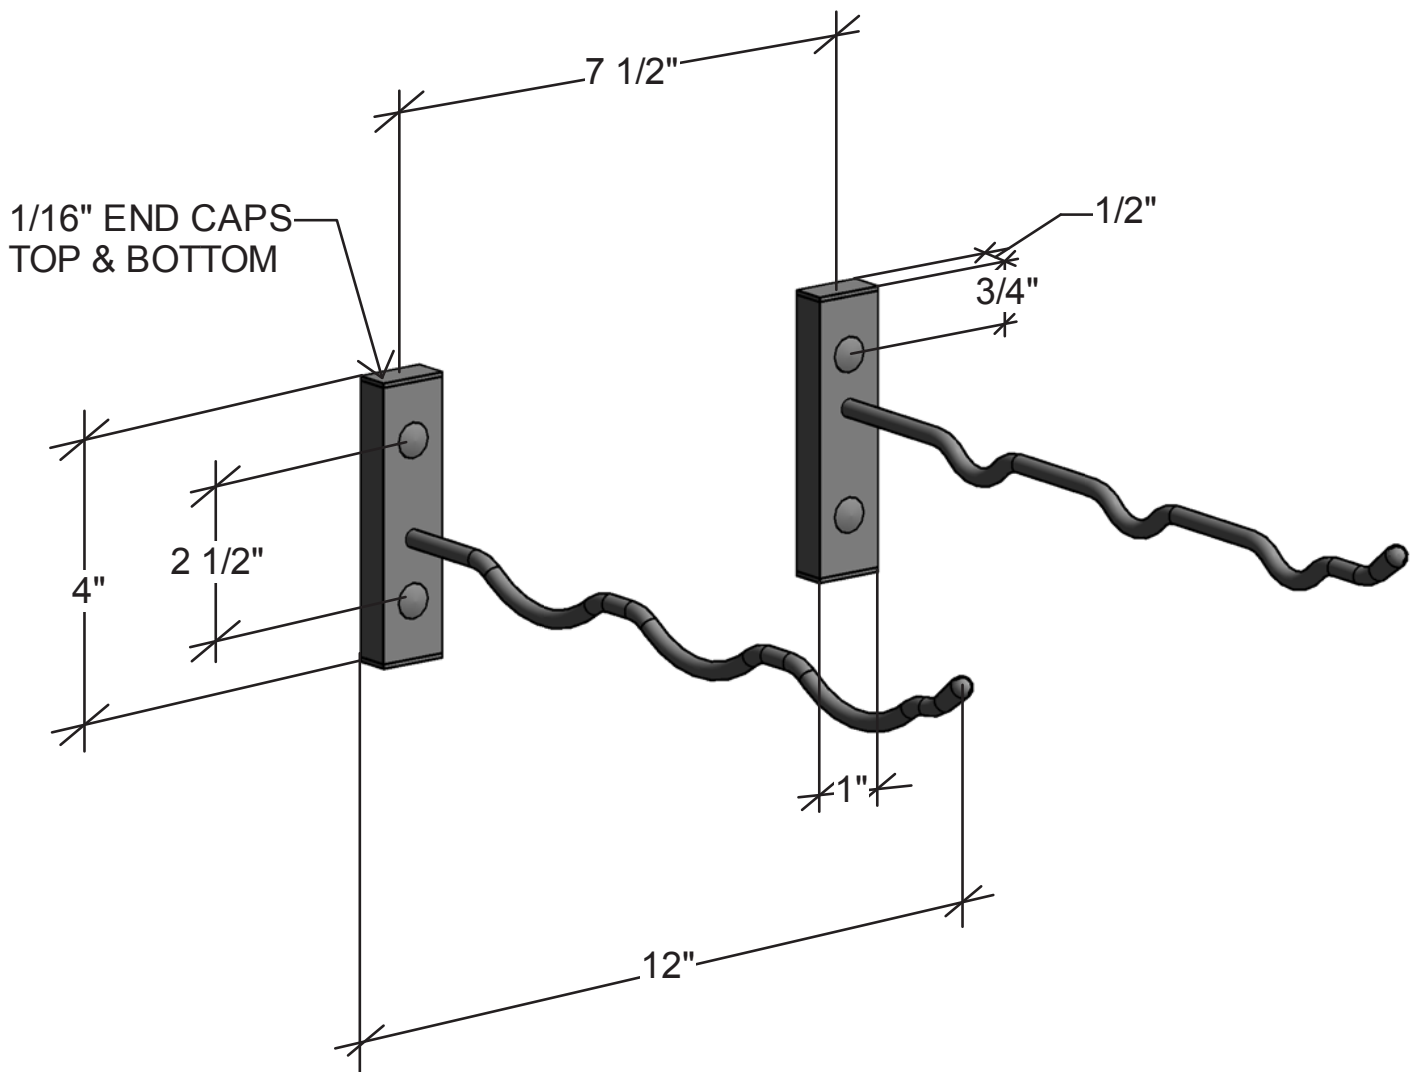

W Series Bottle Height

Spec Sheet for WS-SBH-3

VINTAGEVIEW®
MOVING WINE STORAGE FORWARD