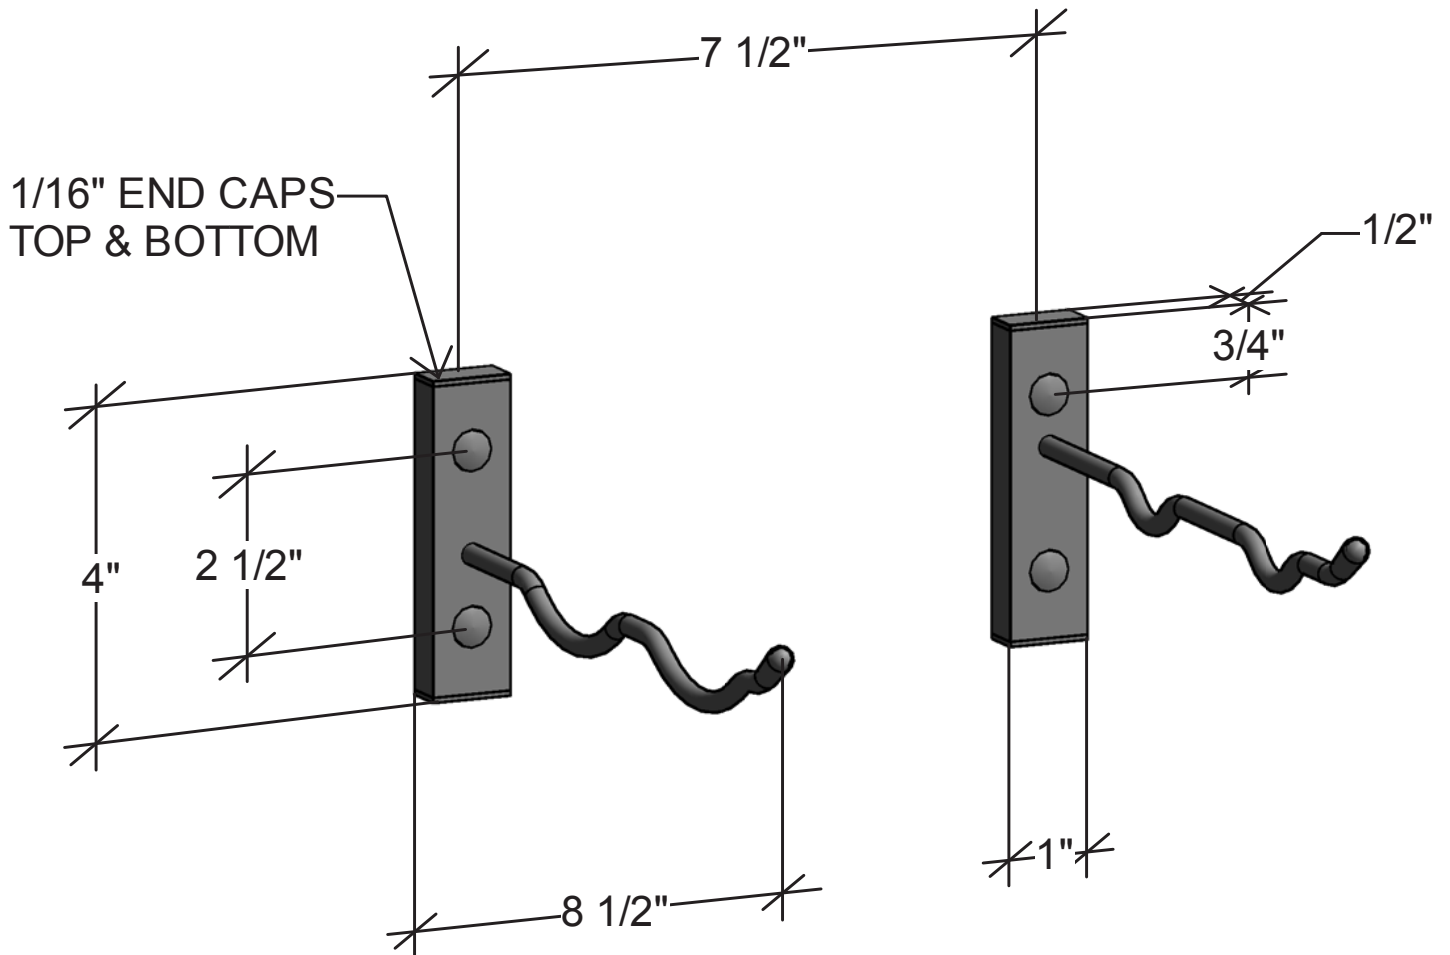

W Series Bottle Height

Spec Sheet for WS-SBH-2

VINTAGEVIEW[®]
MOVING WINE STORAGE FORWARD