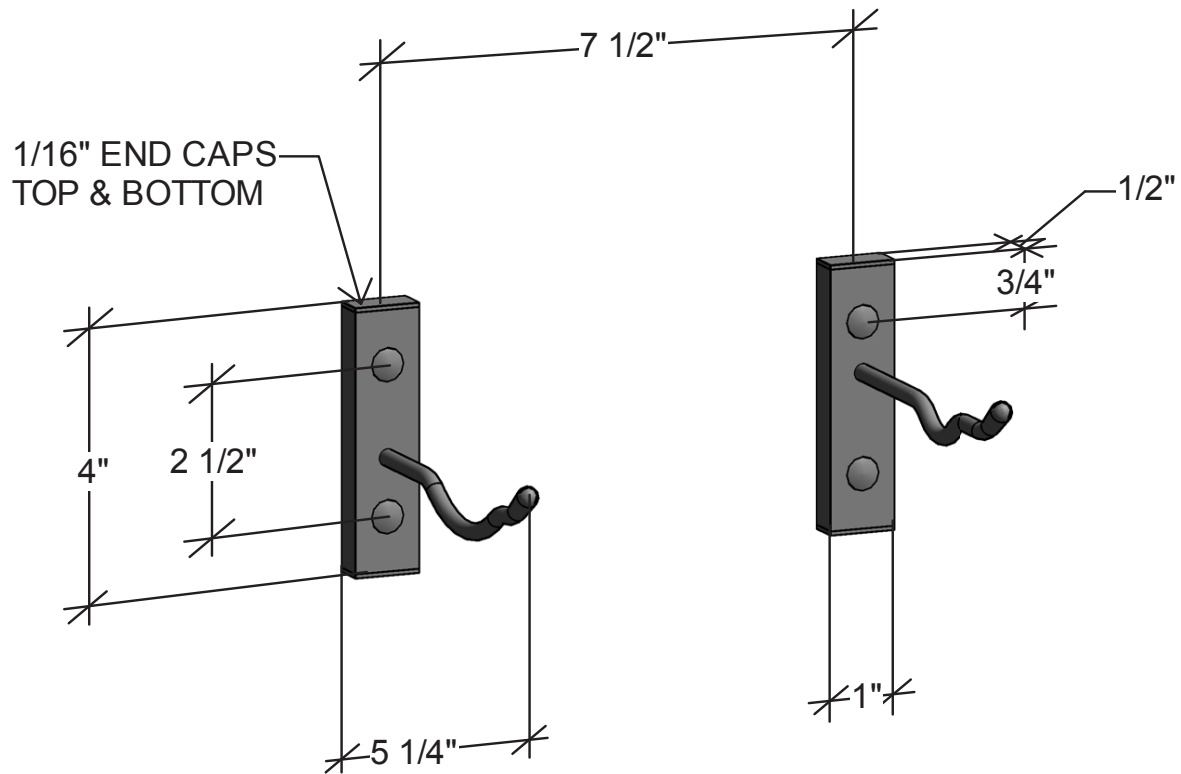

W Series Bottle Height

Spec Sheet for WS-SBH-1

VINTAGEVIEW®
MOVING WINE STORAGE FORWARD