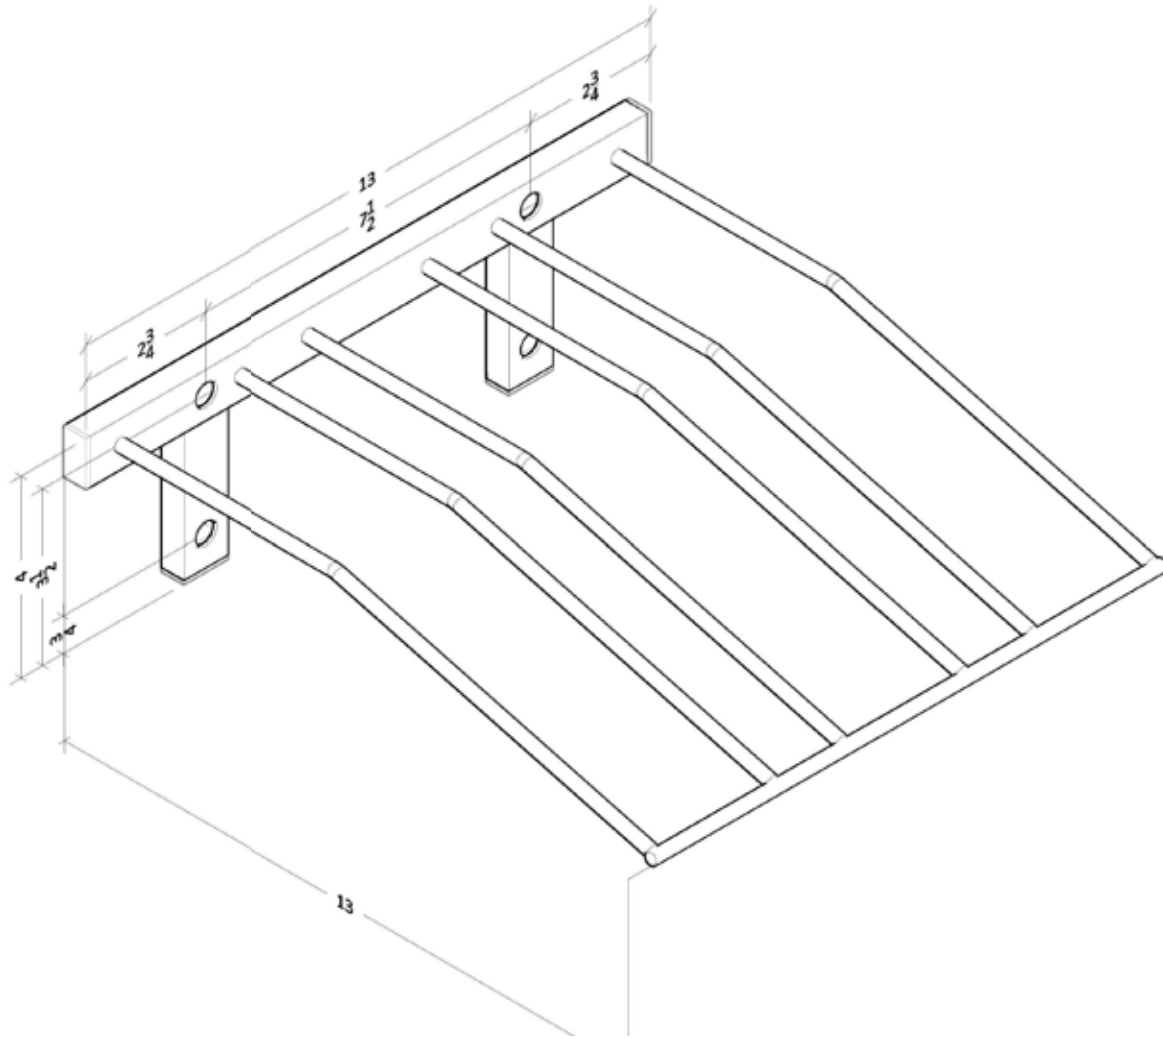

W Series Presentation Row 3

Spec sheet for WS-PR1C, 3-bottle wine rack

The Presentation Row 3 holds 3 standard 750 ml wine bottles.

VINTAGEVIEW®
MOVING WINE STORAGE FORWARD