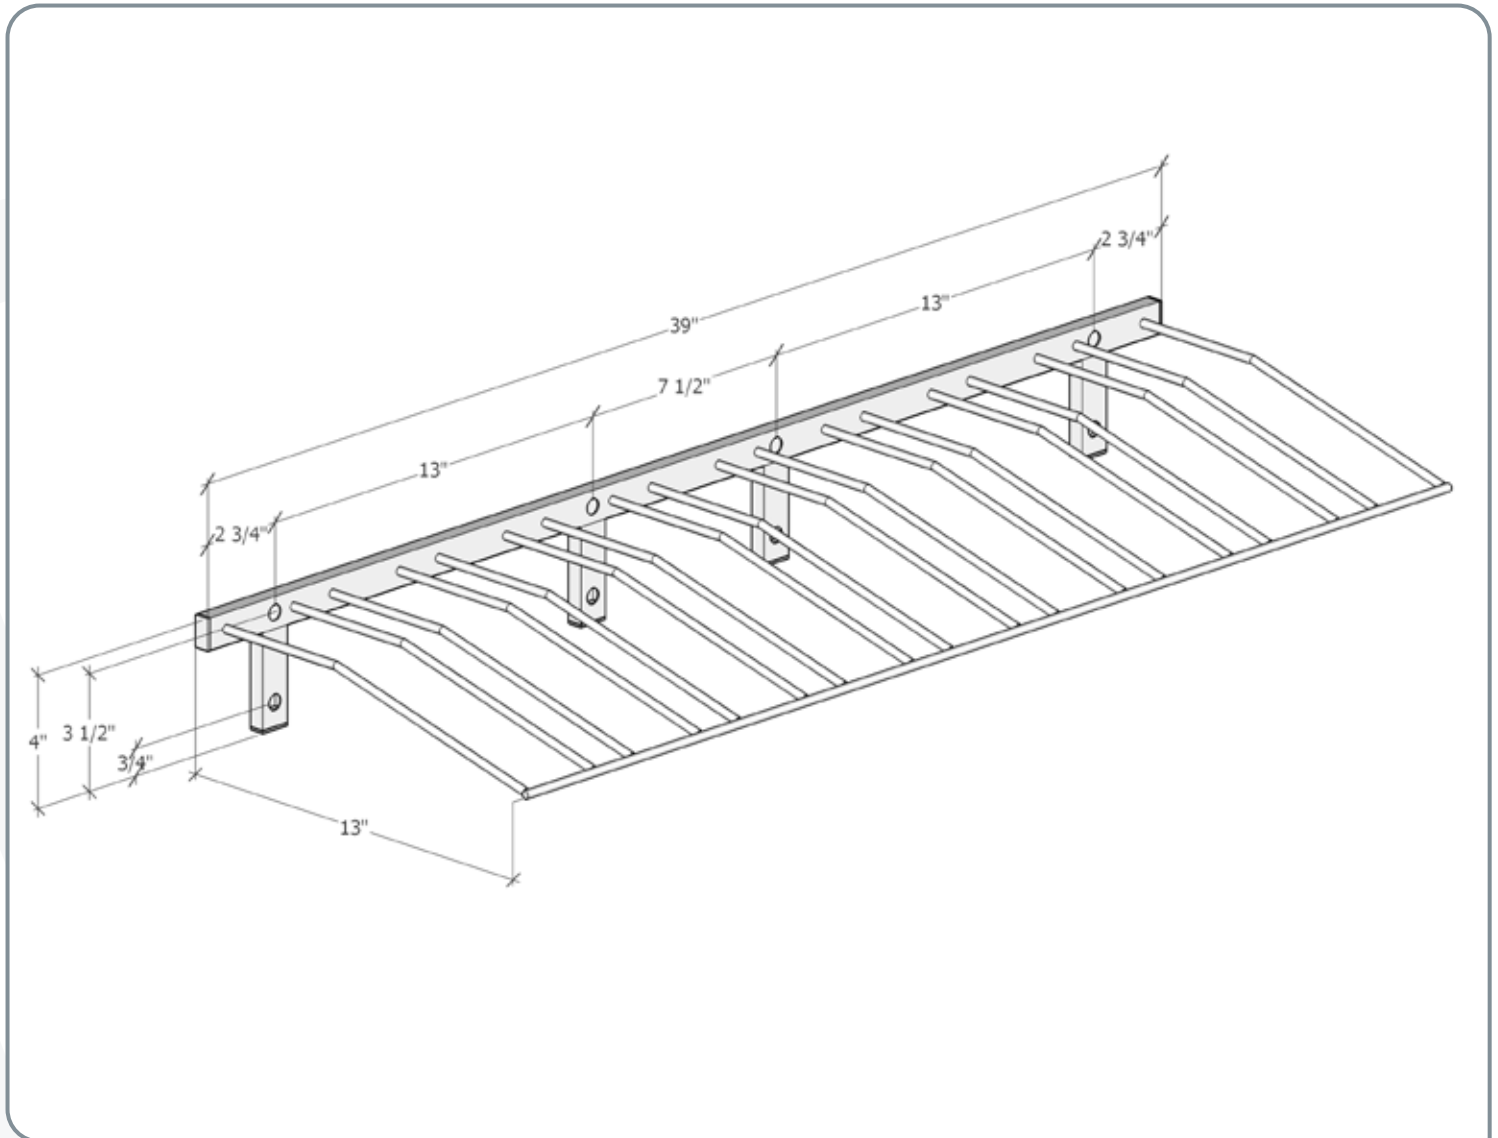

# W Series Presentation Row 9

Spec sheet for WS-PR 9-bottle wine rack

The Presentation Row 9 holds 9 standard 750 ml wine bottles.

**VINTAGEVIEW®**  
MOVING WINE STORAGE FORWARD