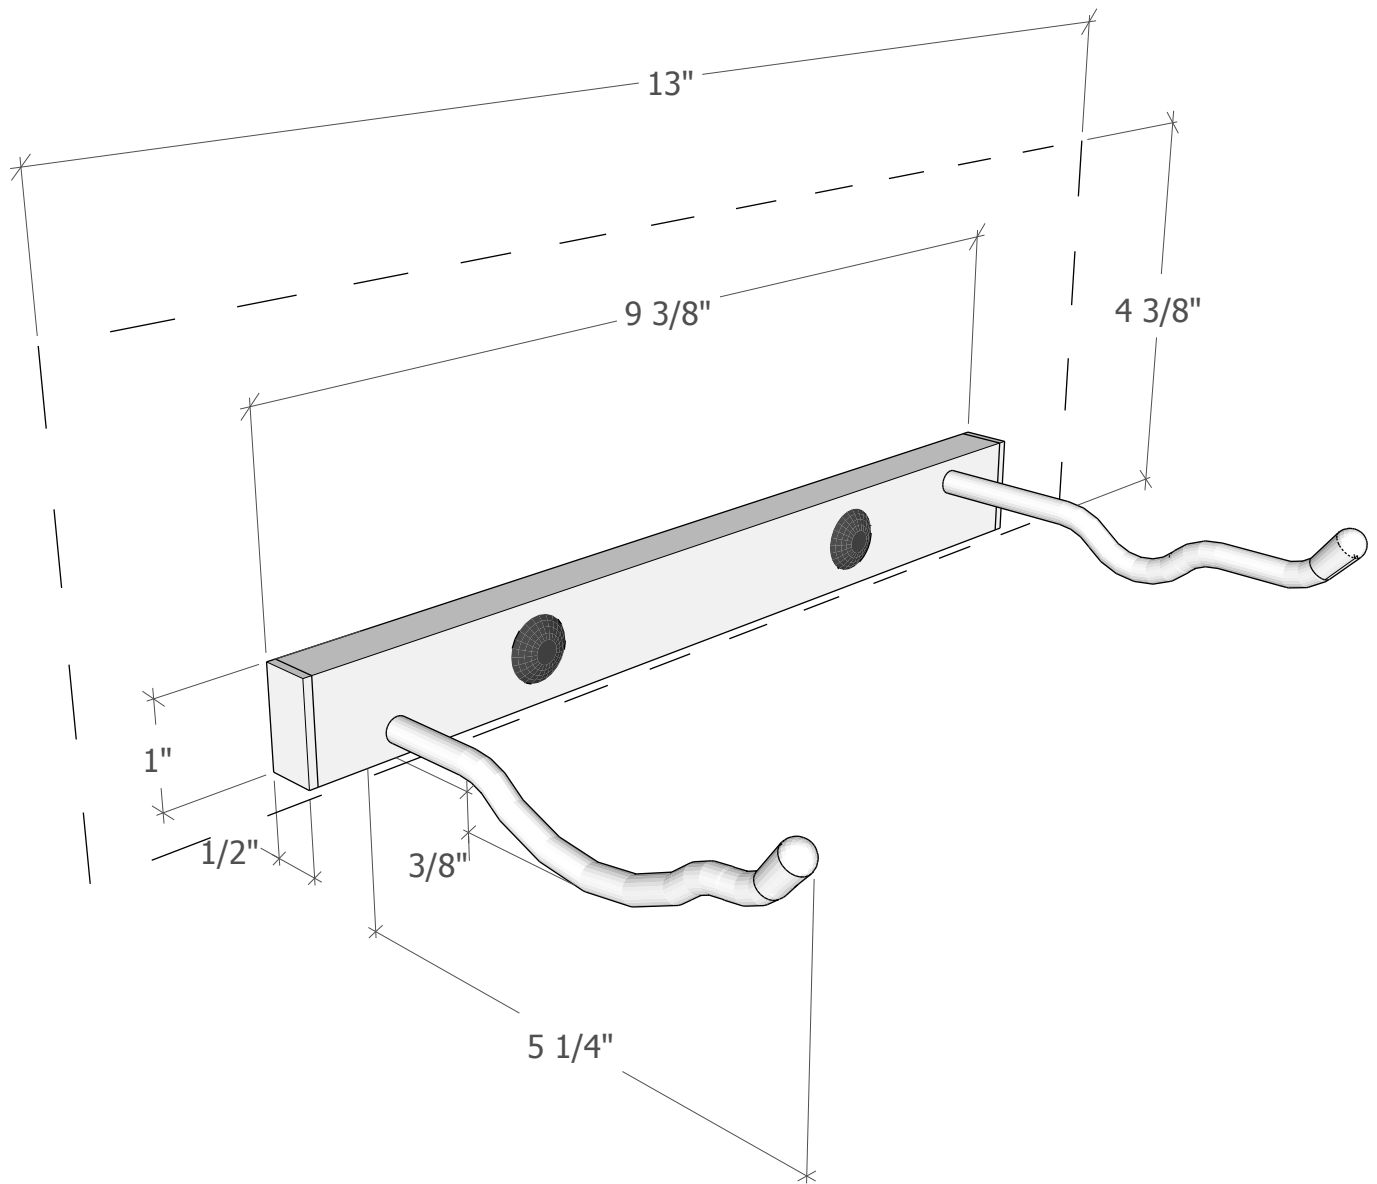

W Series Single

Spec sheet for WS-LEFT and WS-RIGHT, 1-bottle wine rack

Allow 13 inches overall width to fit most wine bottles sideways.

VINTAGEVIEW®
MOVING WINE STORAGE FORWARD