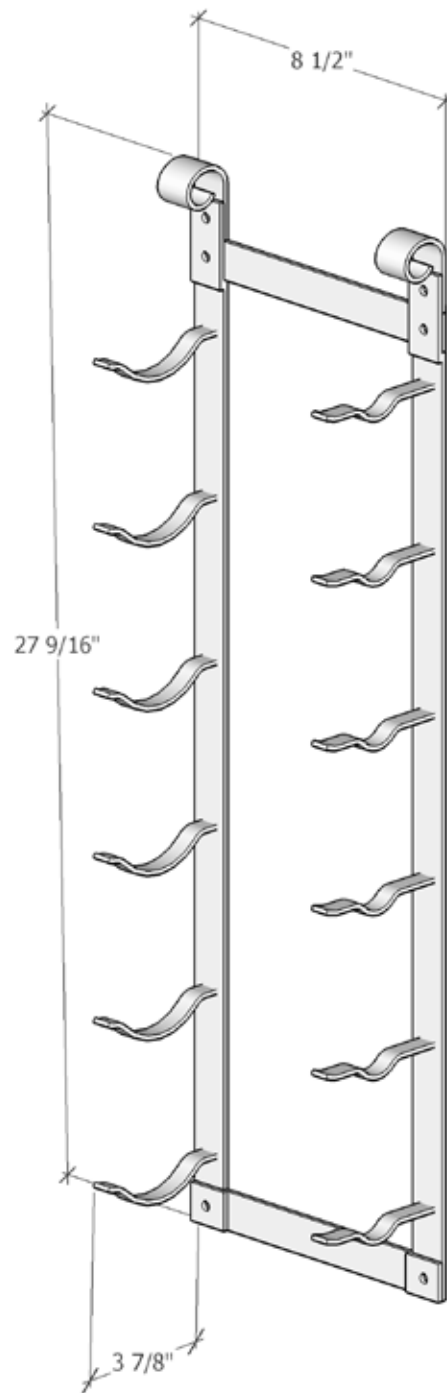

Le Rustique 6 Bottle Wall Mount Wine Rack

Spec Sheet for (LR1)

VINTAGEVIEW®
MOVING WINE STORAGE FORWARD