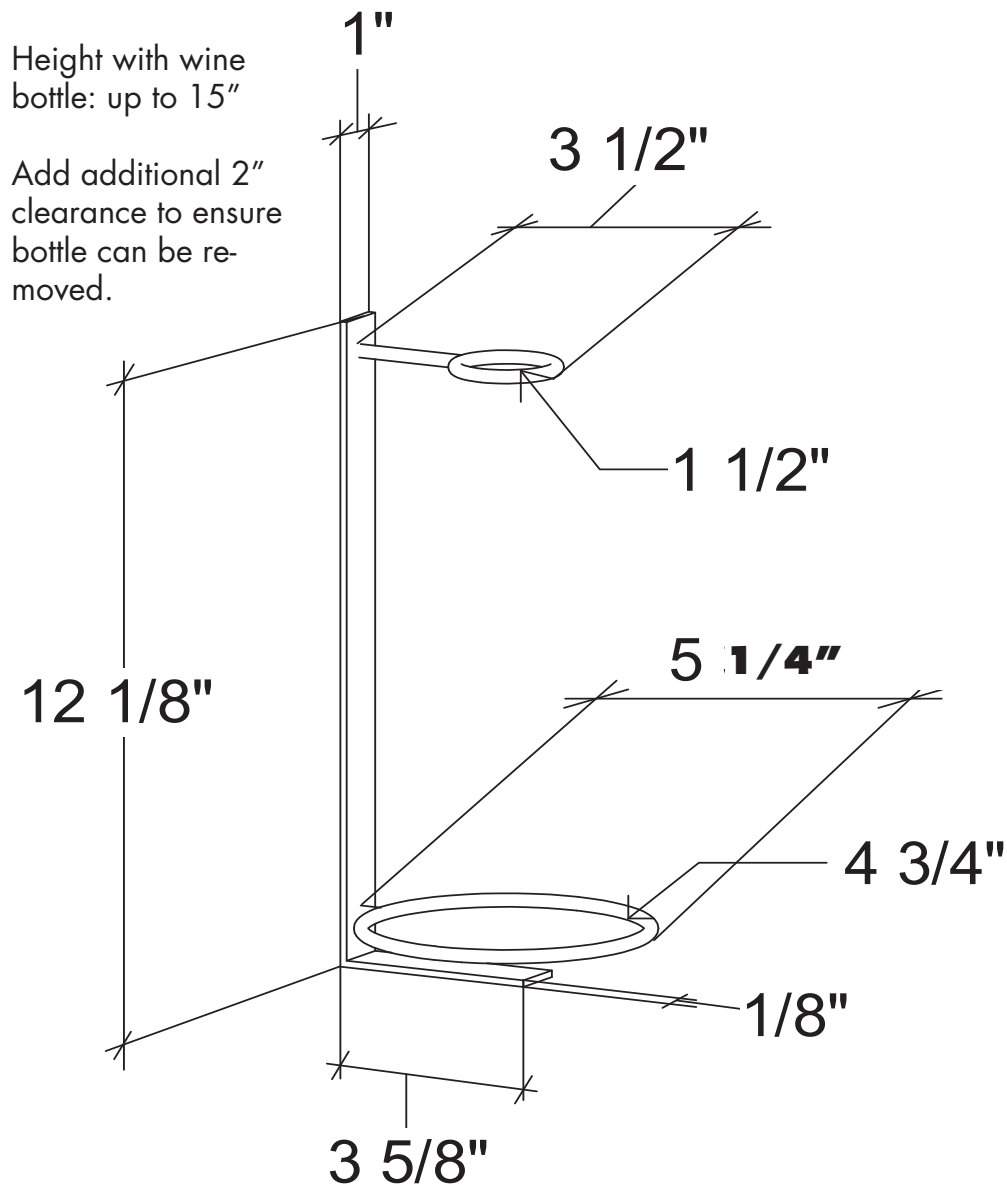

W Series Perch Magnum

Spec sheet for FCF-MPERCH, 1- bottle vertical wine rack

VINTAGEVIEW®

MOVING WINE STORAGE FORWARD