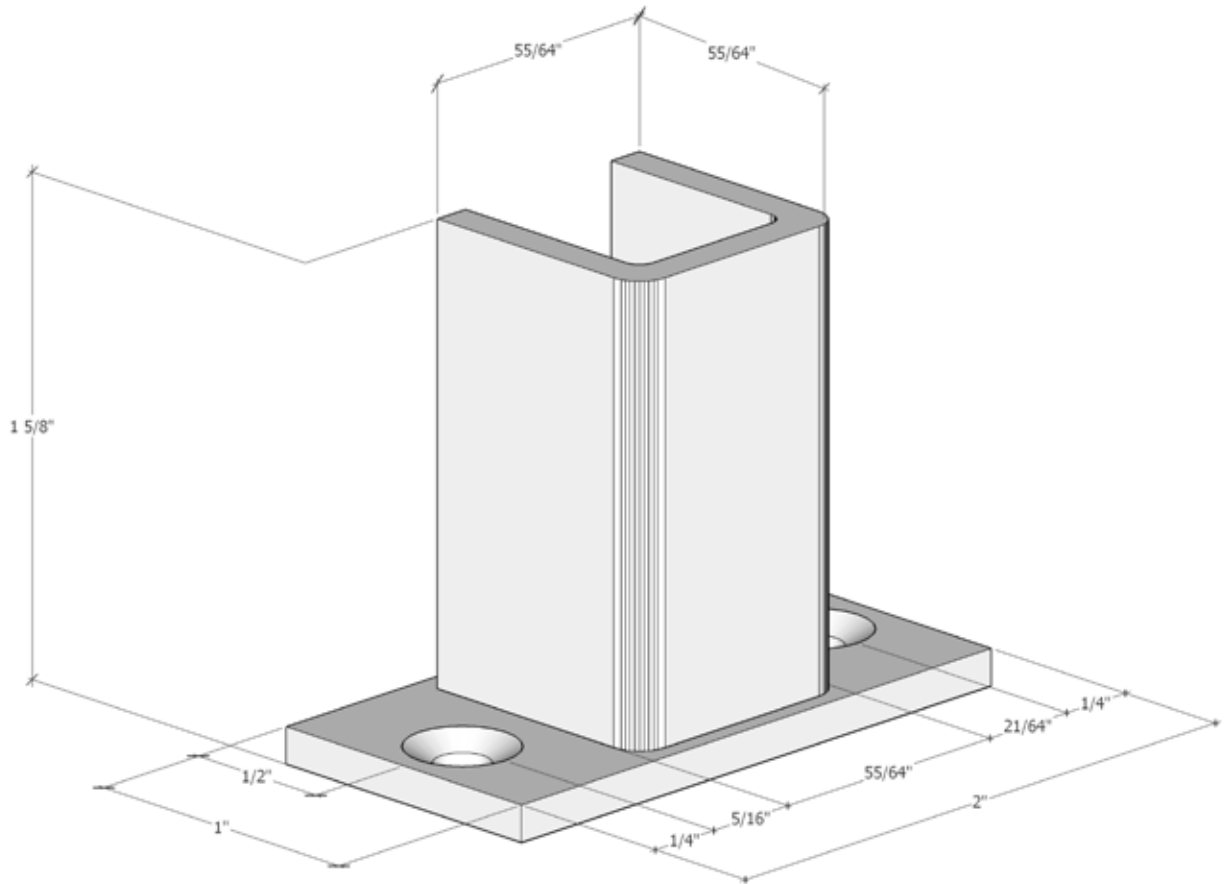

W Series Wine Rack Frame Hidden Mounting Bracket

Spec sheet for FCF-HIDDEN

VINTAGEVIEW®
MOVING WINE STORAGE FORWARD