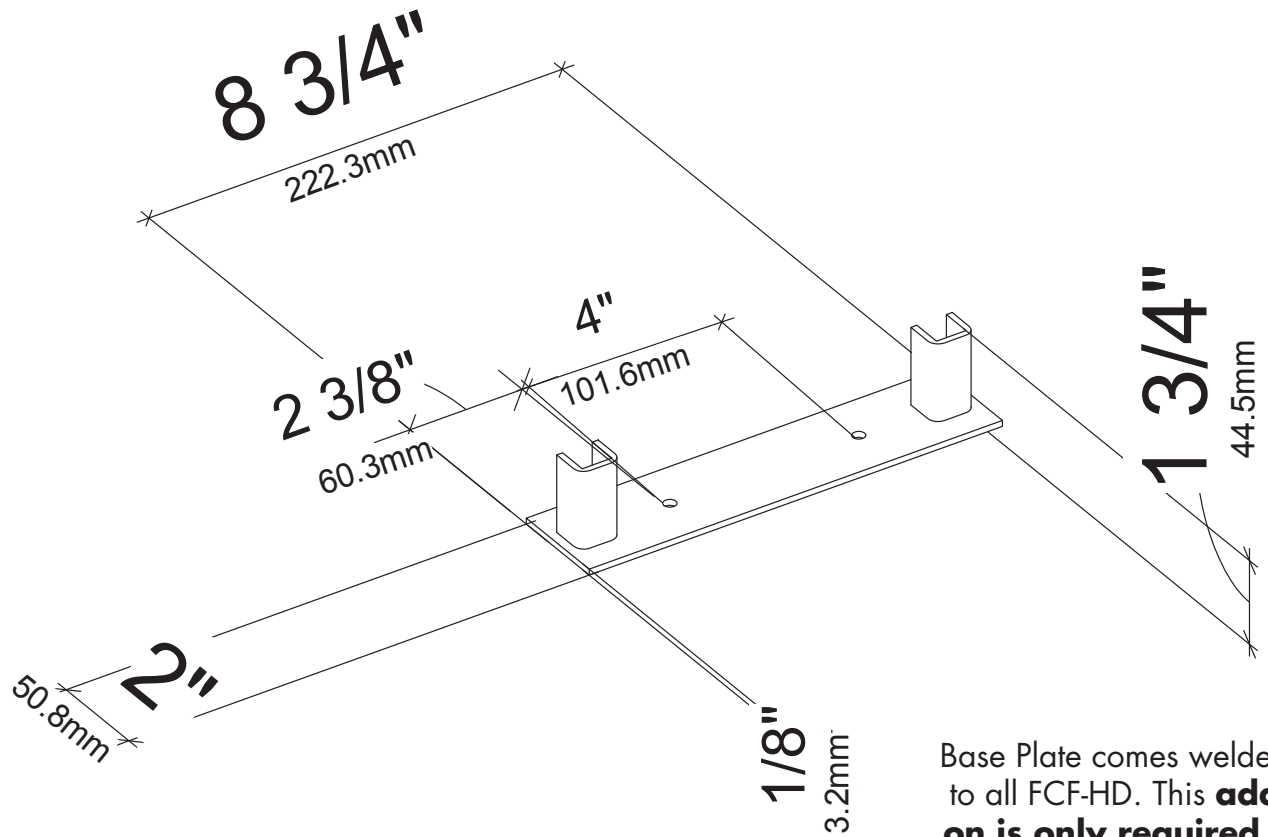

W Series Frame Base Plate

Spec sheet for W Series Frame Base Plate (FCF-BASE)

Base Plate comes welded to all FCF-HD. This **add on is only required** if using one side of a Frame or if the Base Plate has been cut off.