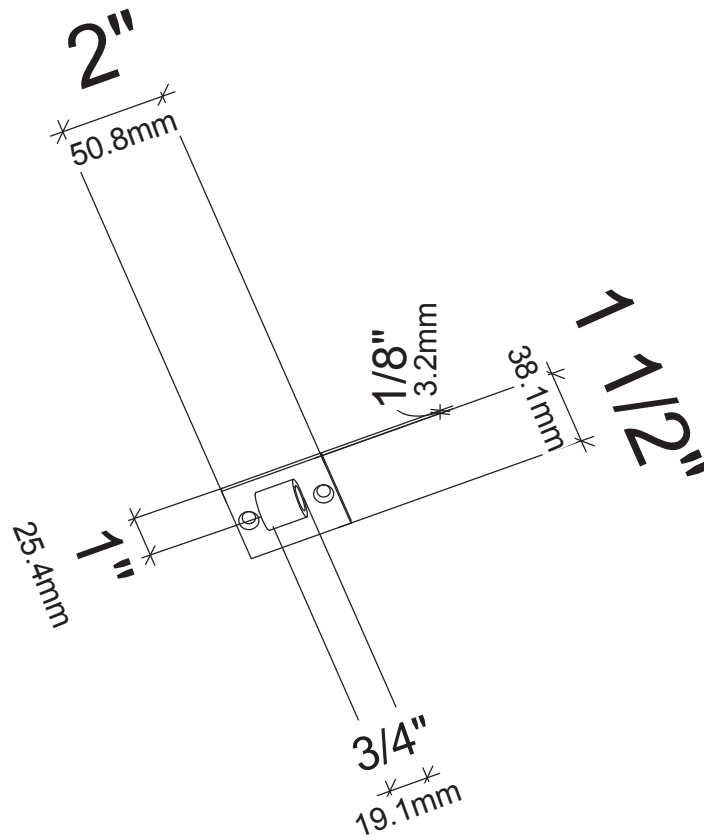

W Series Frame Angle Bracket

Spec sheet for W Series Frame Angle Bracket (FCF-ANGLE)

VINTAGEVIEW®
MOVING WINE STORAGE FORWARD