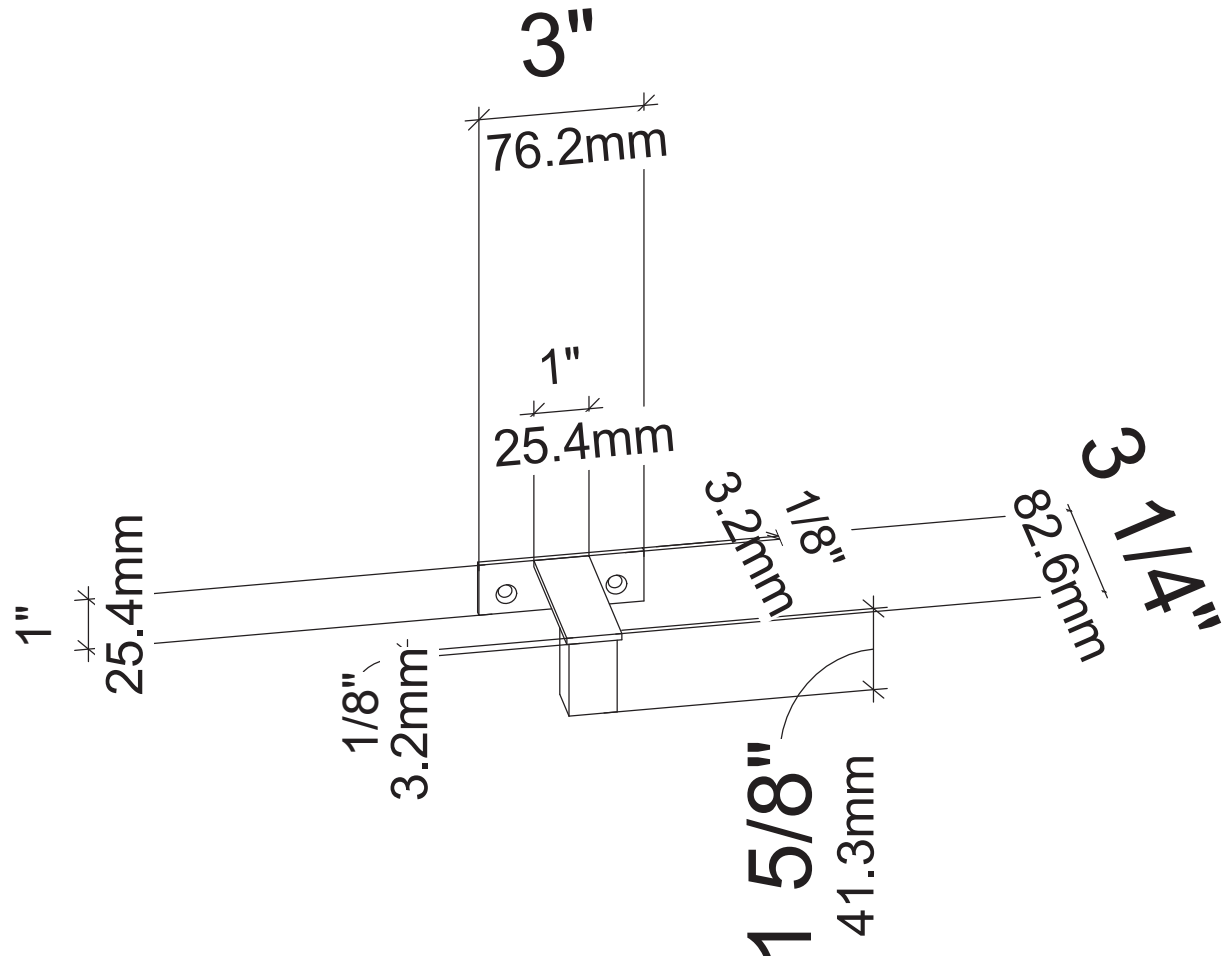

W Series Frame Standoff Bracket

Spec sheet for W Series Frame 2" Standoff Bracket (FCF-2WB)

VINTAGEVIEW®
MOVING WINE STORAGE FORWARD