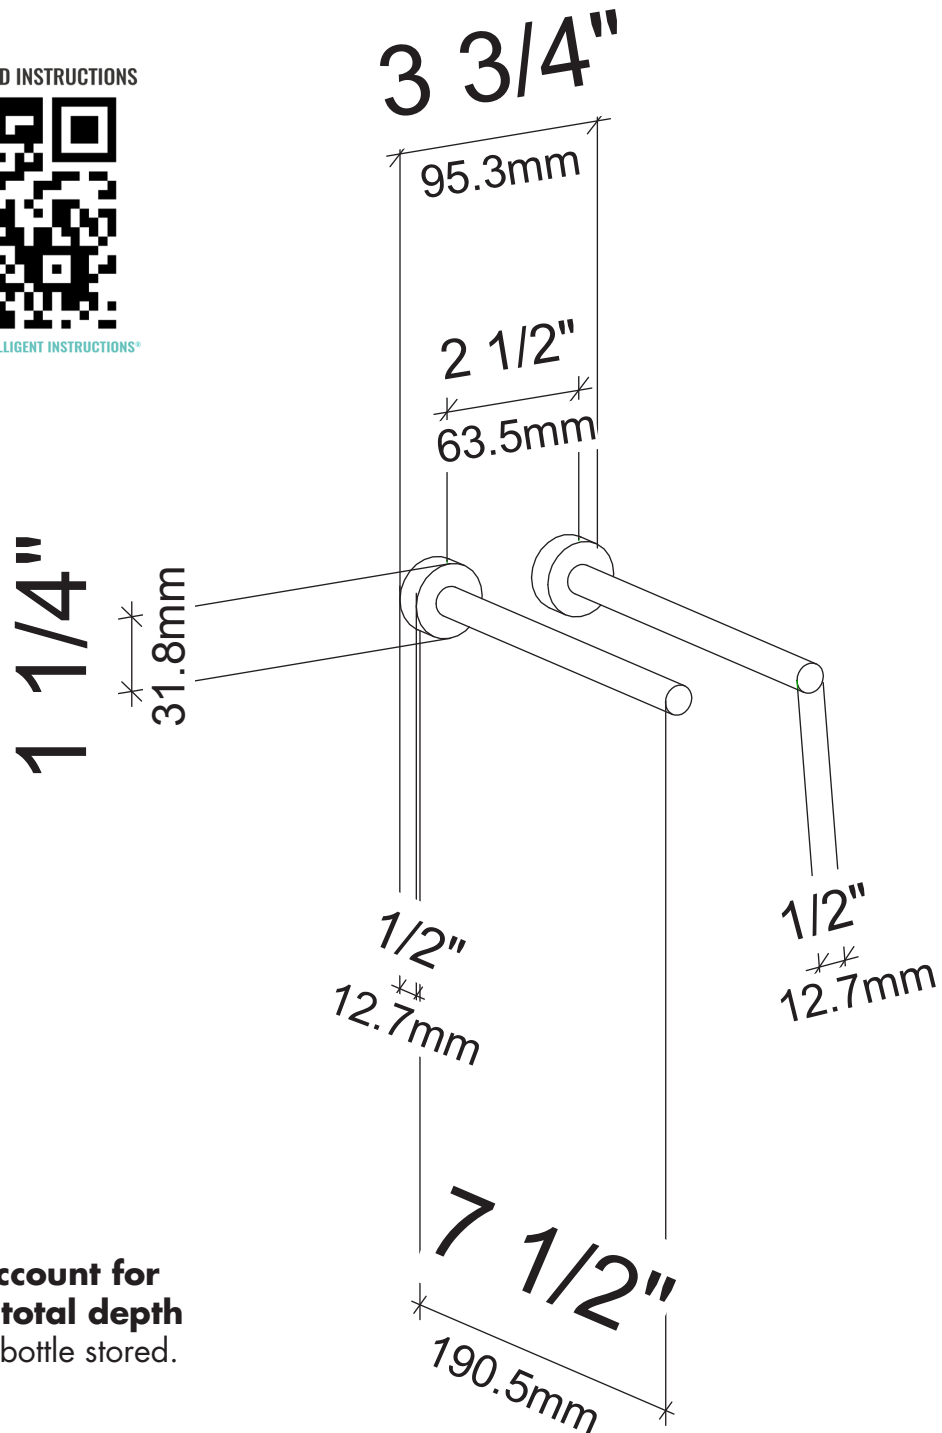

Vino Rails for Drywall Surfaces

Spec sheet for Vino Rails with Collars (VRC)

SCAN FOR **BILT**. 3D INSTRUCTIONS

POWERED BY **BILT** INTELLIGENT INSTRUCTIONS*

Please **account for 13.5"** in total depth with wine bottle stored.

VINTAGEVIEW[®]
MOVING WINE STORAGE FORWARD