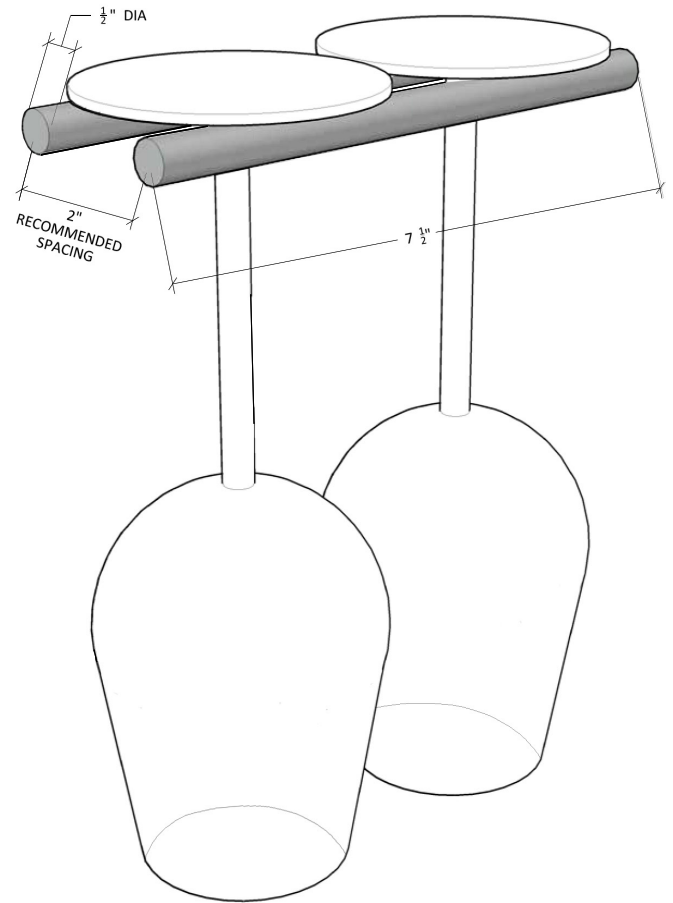

Vino Series Stemware Rack

(VR-SR/VRC-SR) Spec Sheet

Vino Series Stemware Racks hold 2 wine glasses (up to standard Bordeaux-styled glasses)

With Collars (VRC-SR)
Required for drywall installs

Without Collars (VR-SR)
Wood backed installation

VINTAGEVIEW®
MOVING WINE STORAGE FORWARD

Note: The Vino Series Stemware Rack is the same product as the Vino Rails (VR and VRC) with adjusted spacing recommendations to hold wine glasses.