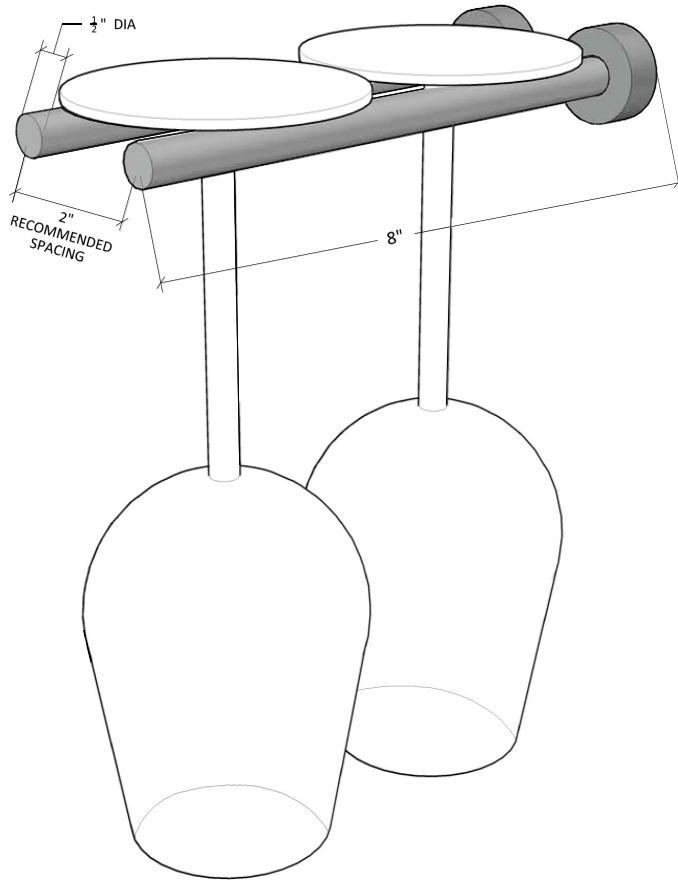

Vino Series Stemware Rack

(VR-SR/VRC-SR) Spec Sheet

Vino Series Stemware Racks hold 2 wine glasses (up to standard Bordeaux-styled glasses)

With Collars (VRC-SR)
Required for drywall installs

Without Collars (VR-SR)
Wood backed installation

VINTAGEVIEW®
MOVING WINE STORAGE FORWARD

Note: The Vino Series Stemware Rack is the same product as the Vino Rails (VR and VRC) with adjusted spacing recommendations to hold wine glasses.