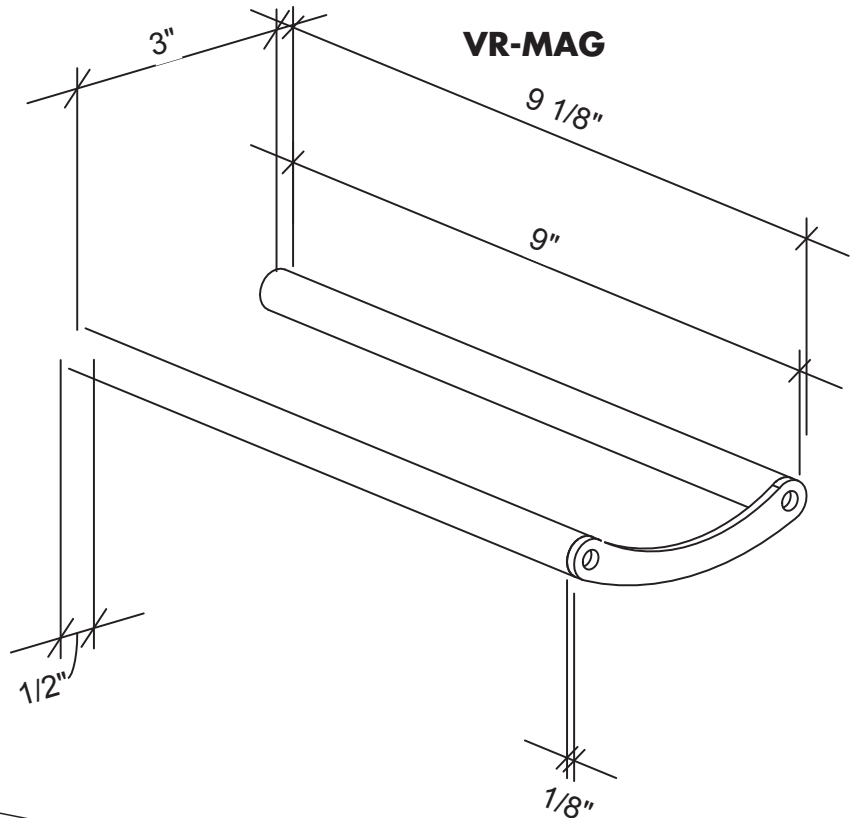

Vino Rails Magnum

Spec sheet for VR-MAG and VRC-MAG wine racks

Account for 15" of depth for most magnum bottles

VRC-MAG (for drywall)

VINTAGEVIEW®
MOVING WINE STORAGE FORWARD