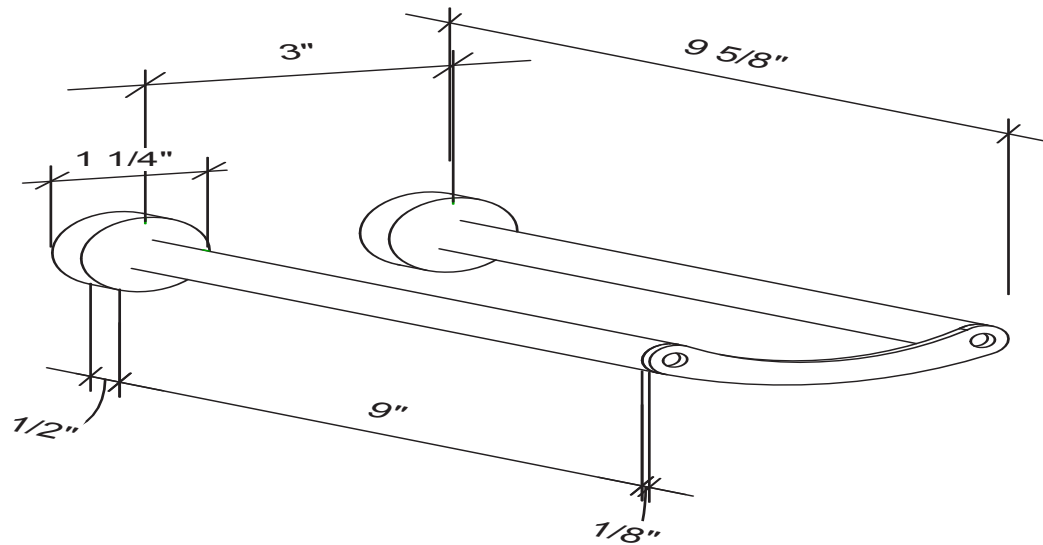

Vino Rails Magnum

Spec sheet for VR-MAG and VRC-MAG wine racks

Account for 15" of depth for most magnum bottles

VRC-MAG (for drywall)

VINTAGEVIEW®
MOVING WINE STORAGE FORWARD