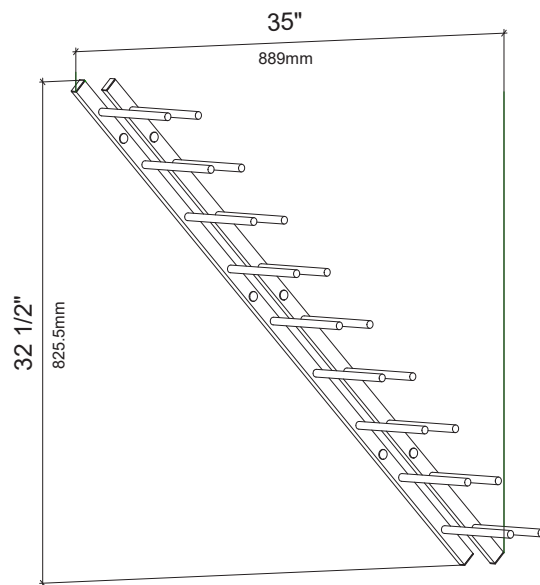

Vino Rails Flex Wine Rack

Spec sheet for VR-FLEX1, 9-bottle wine rack system

Allow 13" depth when bottles stored

When installed on 45-degree angle

SCAN FOR BILT 3D INSTRUCTIONS

POWERED BY BILT INTELLIGENT INSTRUCTIONS®