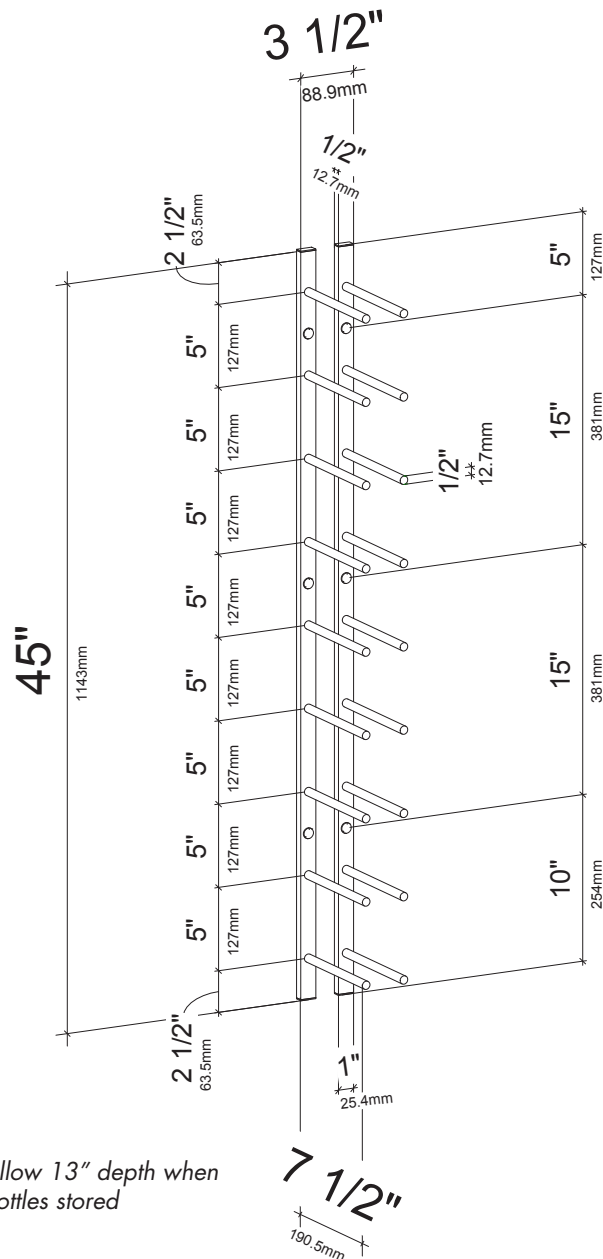

Vino Rails Flex Wine Rack

Spec sheet for VR-FLEX1, 9-bottle wine rack system

Allow 13" depth when bottles stored

When installed on 45-degree angle

SCAN FOR BILT 3D INSTRUCTIONS

POWERED BY BILT INTELLIGENT INSTRUCTIONS®