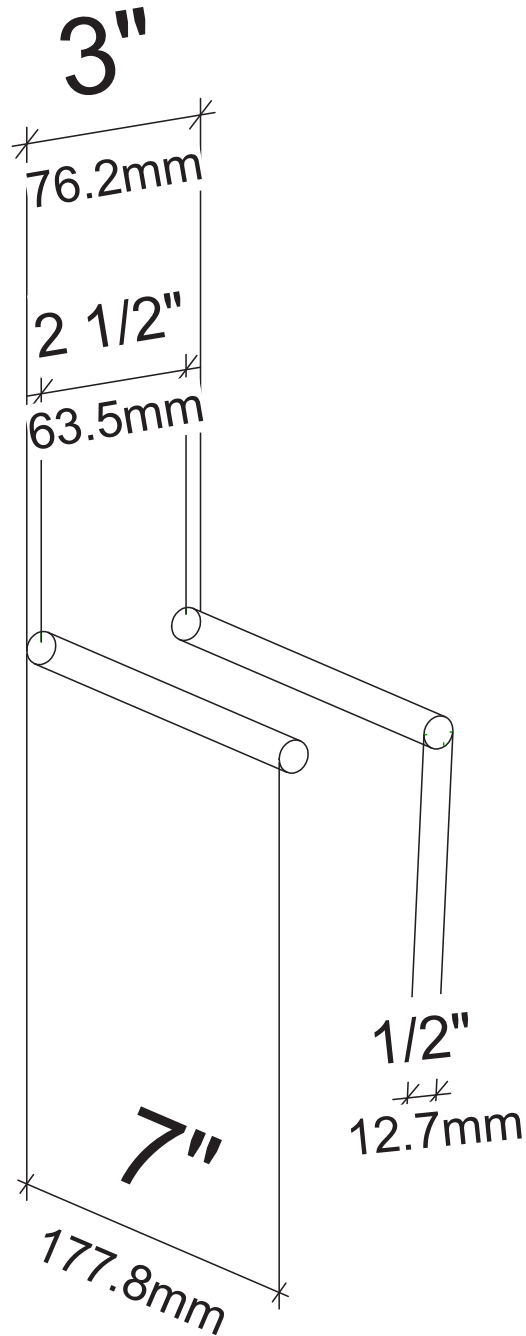

Vino Rails for Wood Wall Surfaces

Spec sheet for Vino Pins (VR)

SCAN FOR **BILT**. 3D INSTRUCTIONS

POWERED BY **BILT INTELLIGENT INSTRUCTIONS**®

Please **account for 13"**
in total depth with
wine bottle stored.