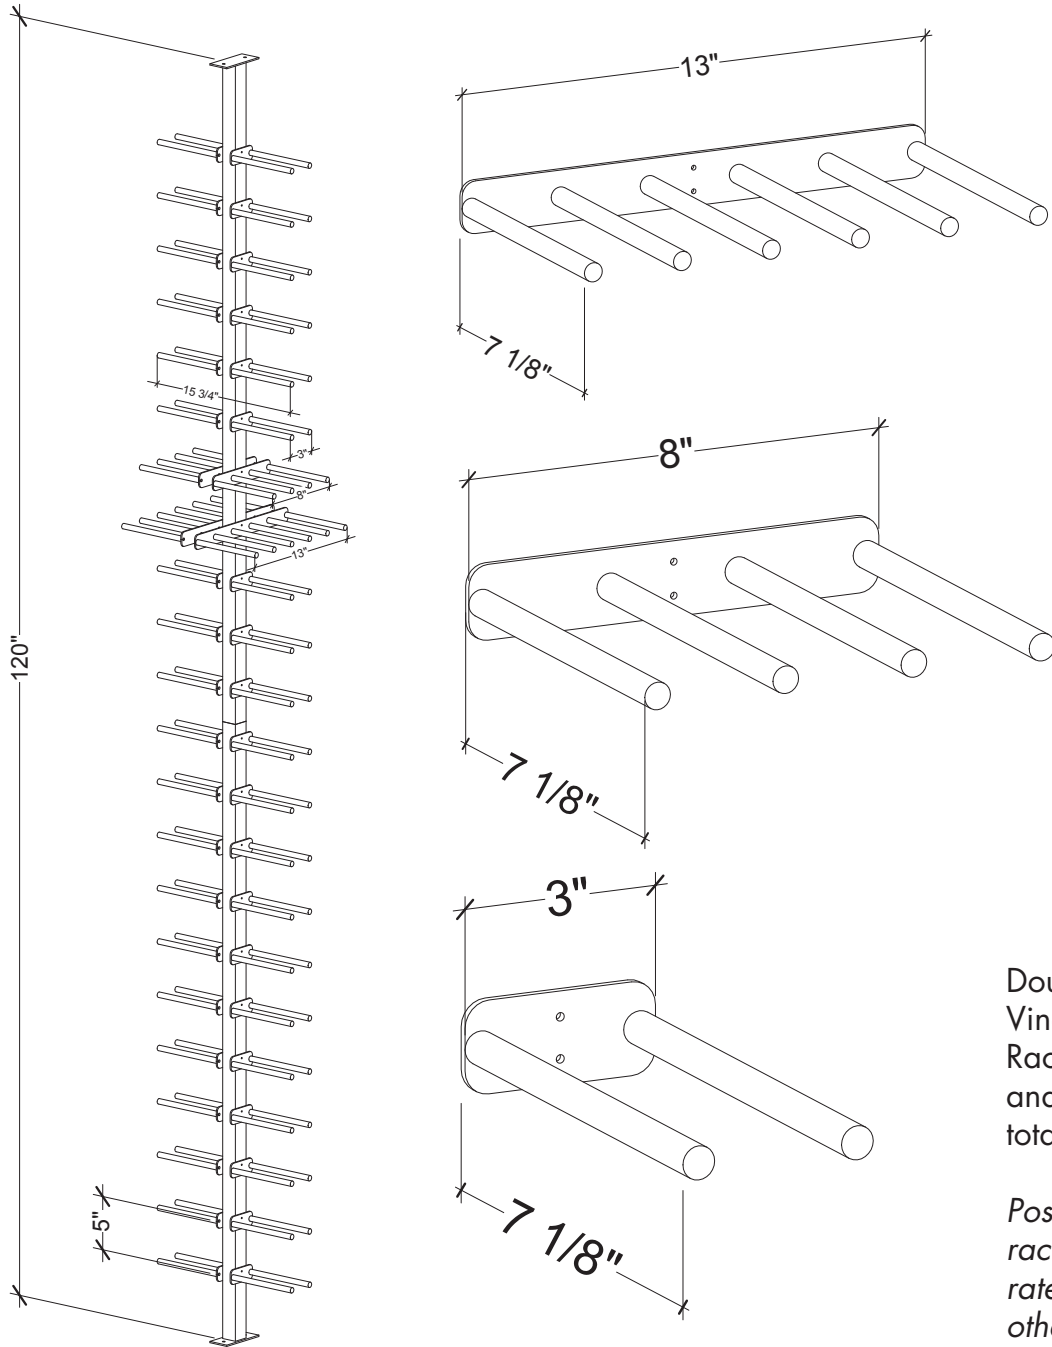

Vino Rails Post

Specs for VR-FCP (2 sides of racking)

Double depth of
Vino Series Plate/
Rack combo above
and add 1.5" for
total depth.

*Post, Plates & and
racks sold sepa-
rately unless noted
otherwise.*