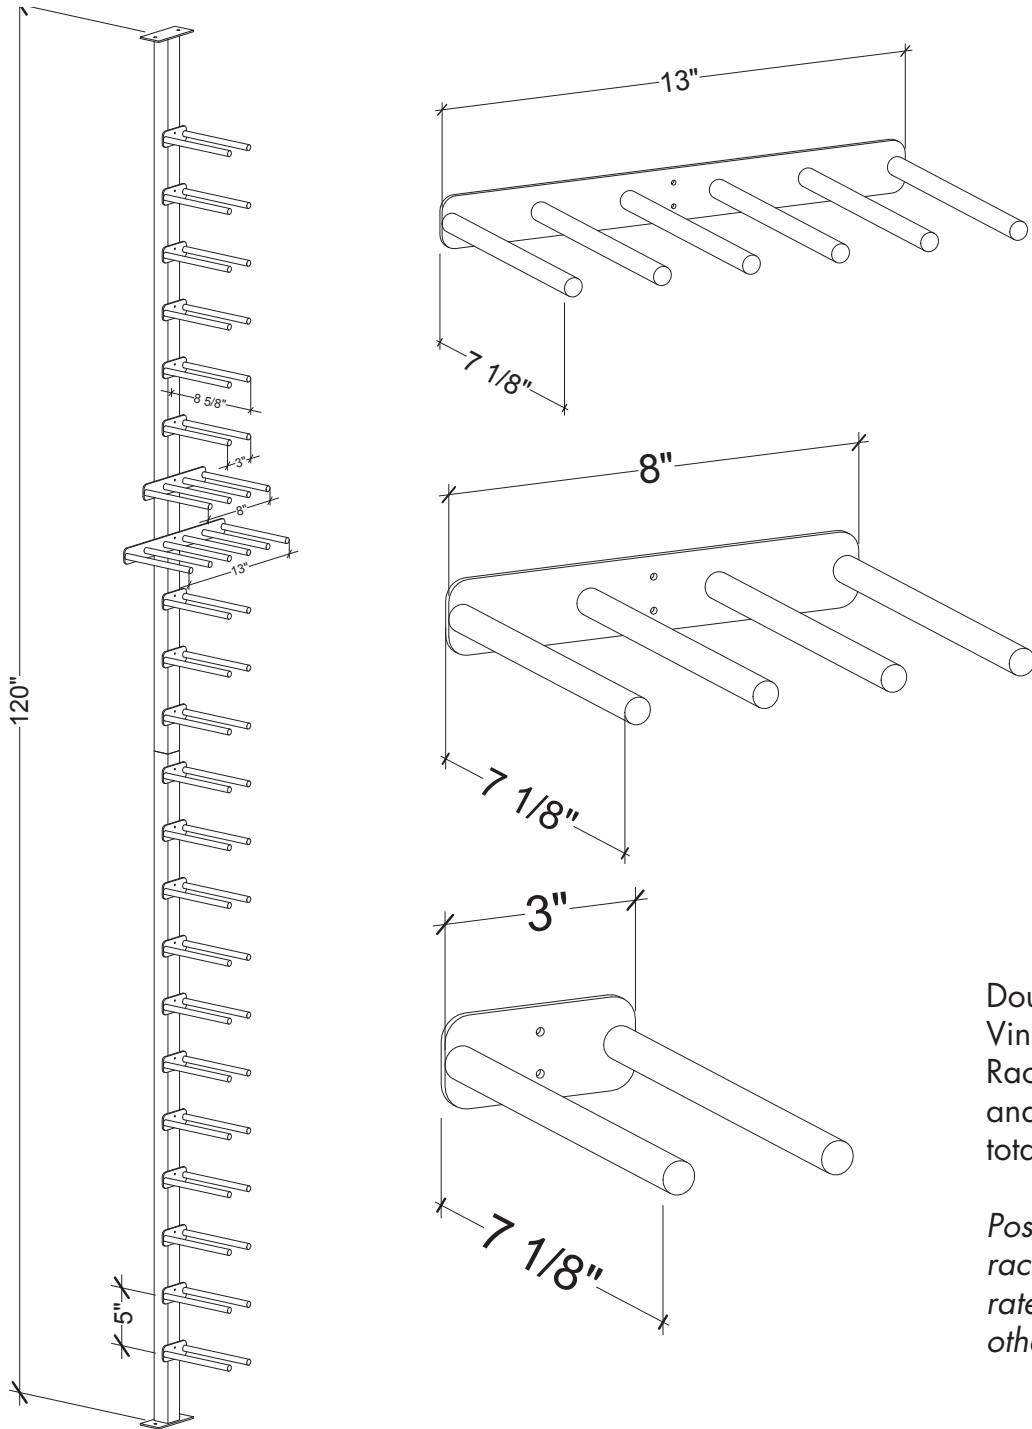

# Vino Rails Post

Specs for VR-FCP (2 sides of racking)

Double depth of  
Vino Series Plate/  
Rack combo above  
and add 1.5" for  
total depth.

*Post, Plates & and  
racks sold sepa-  
rately unless noted  
otherwise.*

**VINTAGEVIEW®**  
MOVING WINE STORAGE FORWARD