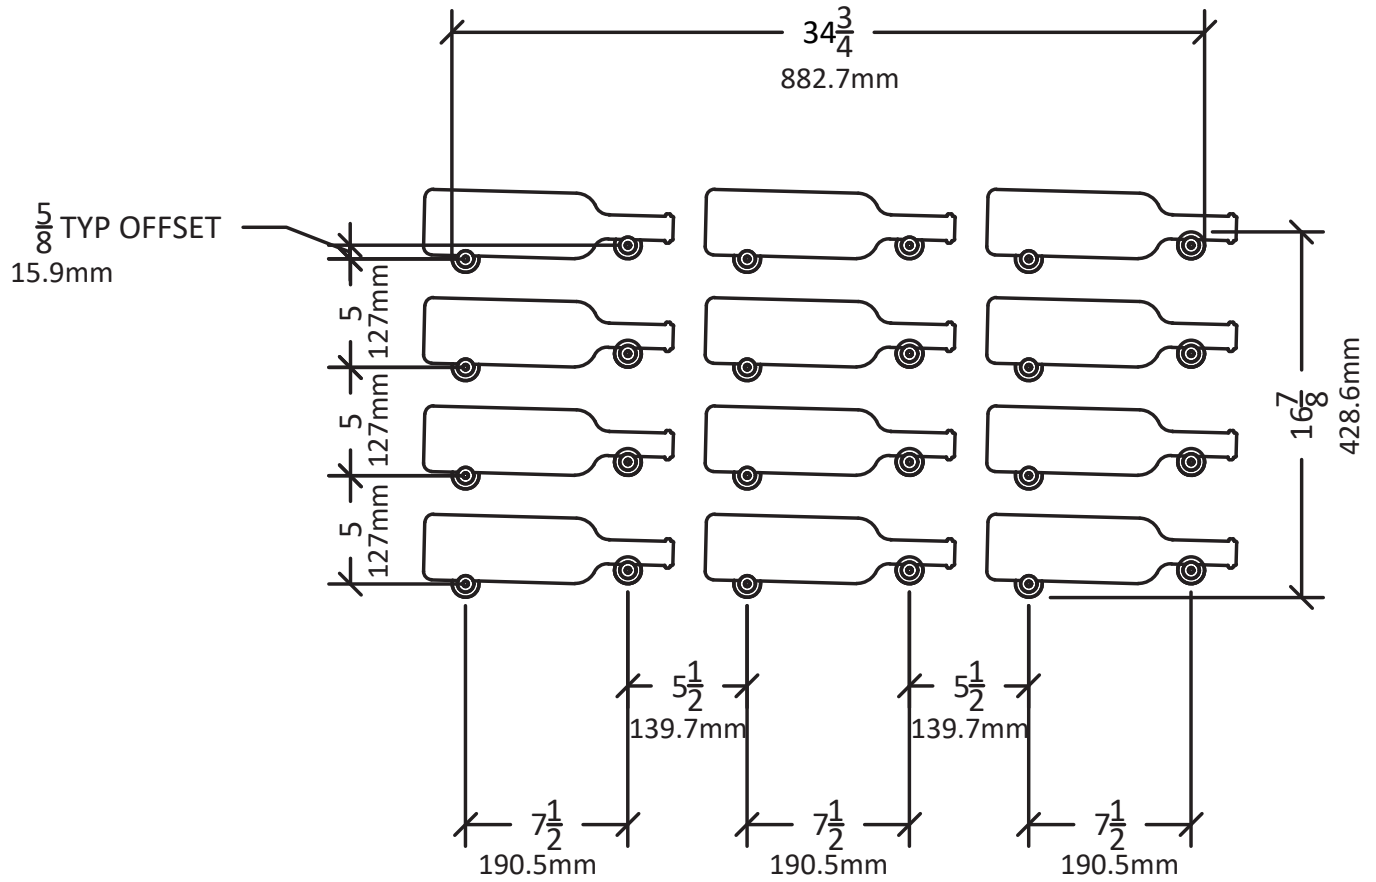

Vino Pins Design Kit 12 Layout

Recommended layout/specs for Vino Pins Design Kit (VPC-DESIGN-12)

Please **account for 39" in total width** with wine bottle stored.

SCAN FOR **BILT**. 3D INSTRUCTIONS

POWERED BY **BILT INTELLIGENT INSTRUCTIONS**®