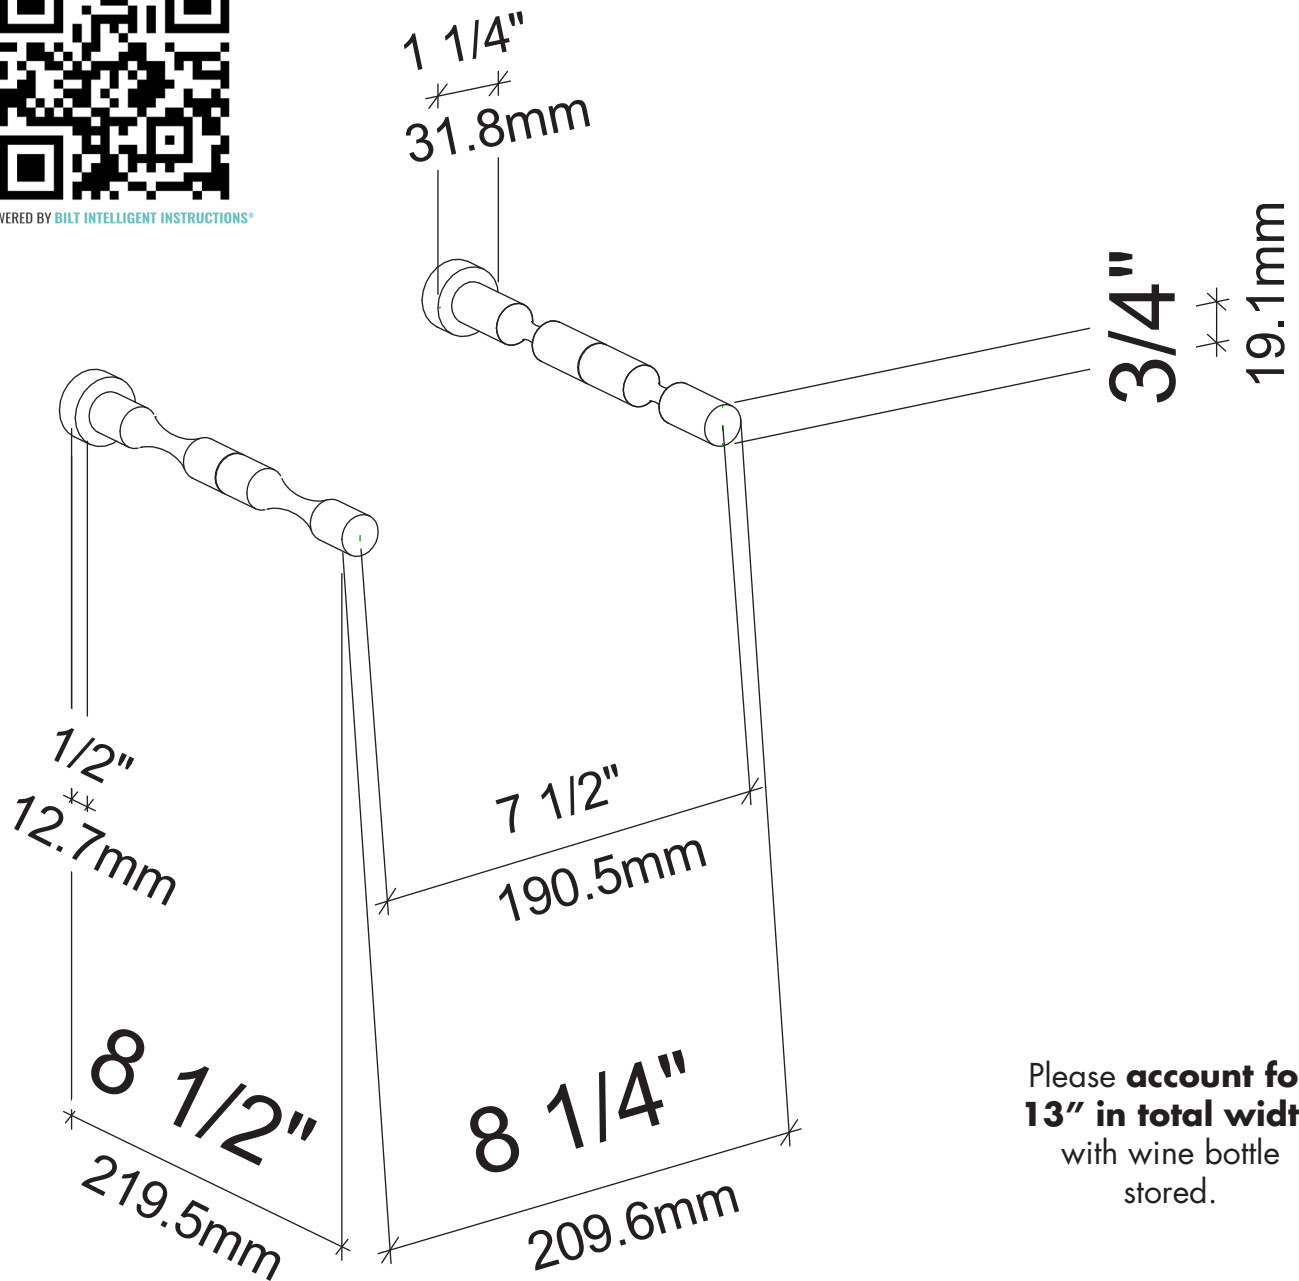

Vino Pins 2 Bottle Rack for Drywall Surfaces

Spec sheet for Vino Pins 2 (VPC-2)

SCAN FOR **BILT**. 3D INSTRUCTIONS

POWERED BY **BILT INTELLIGENT INSTRUCTIONS**®

Please **account for 13" in total width** with wine bottle stored.

VINTAGEVIEW®
MOVING WINE STORAGE FORWARD