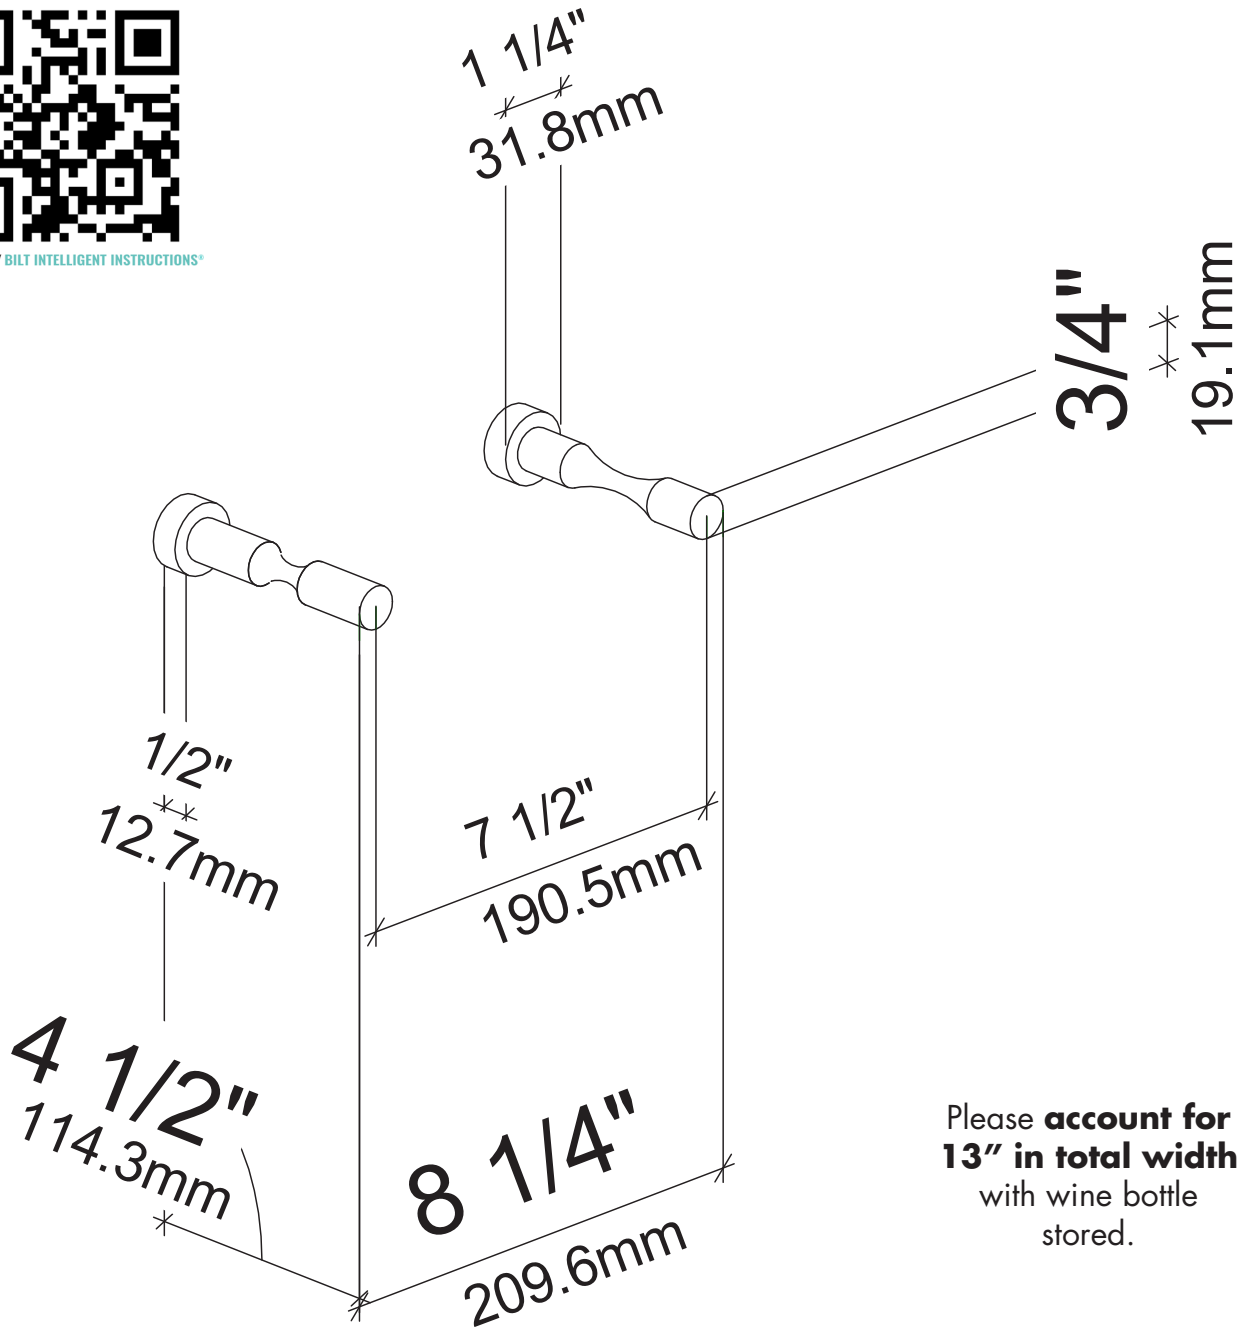

Vino Pins 1 Bottle Rack for Drywall Surfaces

Spec sheet for Vino Pins1 (VPC)

SCAN FOR **BILT**. 3D INSTRUCTIONS

POWERED BY **BILT** INTELLIGENT INSTRUCTIONS*

Please **account for 13"** in total width with wine bottle stored.

VINTAGEVIEW[®]
MOVING WINE STORAGE FORWARD