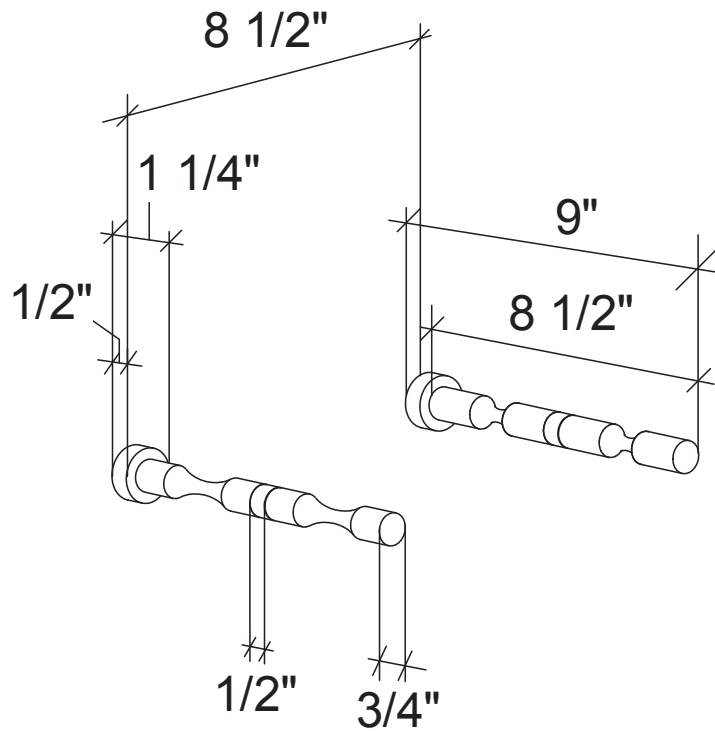

Vino Pins Magnum (2 bottles)

Spec Sheet for VP-MAG2 and VPC-MAG2 wine racks

VP-MAG2

VPC-MAG2 (for drywall)

Allow for 15" in width with magnum bottle stored.

VINTAGEVIEW®
MOVING WINE STORAGE FORWARD