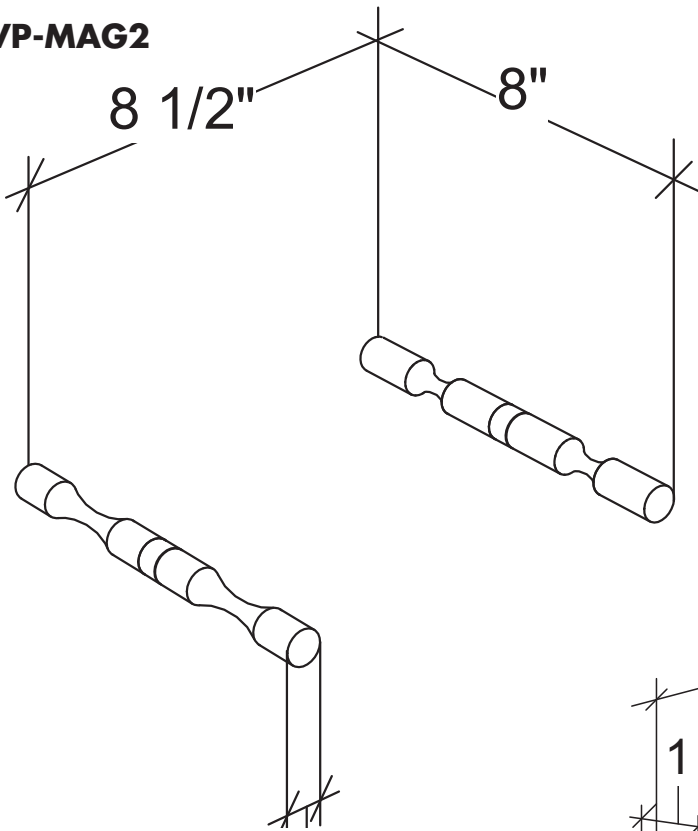

Vino Pins Magnum (2 bottles)

Spec Sheet for VP-MAG2 and VPC-MAG2 wine racks

VP-MAG2

VPC-MAG2 (for drywall)

Allow for 15" in width with magnum bottle stored.

VINTAGEVIEW®
MOVING WINE STORAGE FORWARD