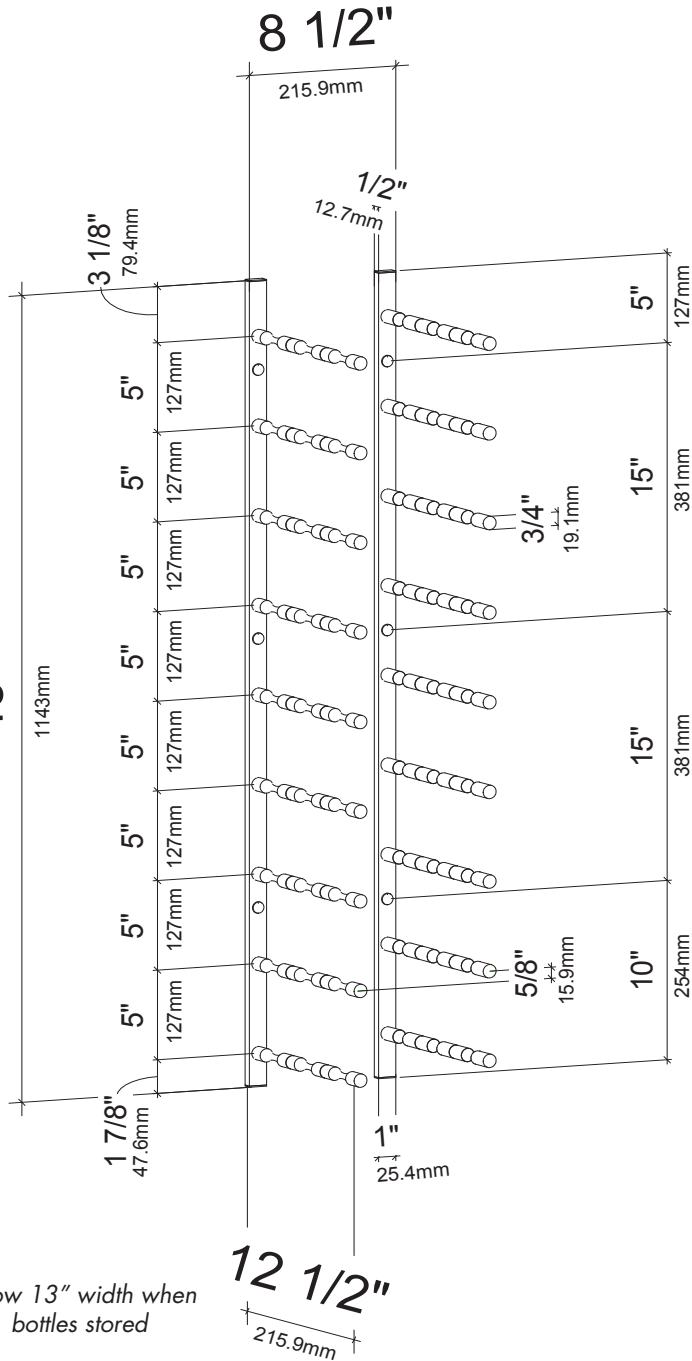

Vino Pins Flex Wall Mounted Wine RACK

Spec sheet for VP-FLEX3, 27-bottle wine rack system

45"

Allow 13" width when bottles stored

When installed on 45-degree angle

SCAN FOR BILT: 3D INSTRUCTIONS

POWERED BY BILT INTELLIGENT INSTRUCTIONS®