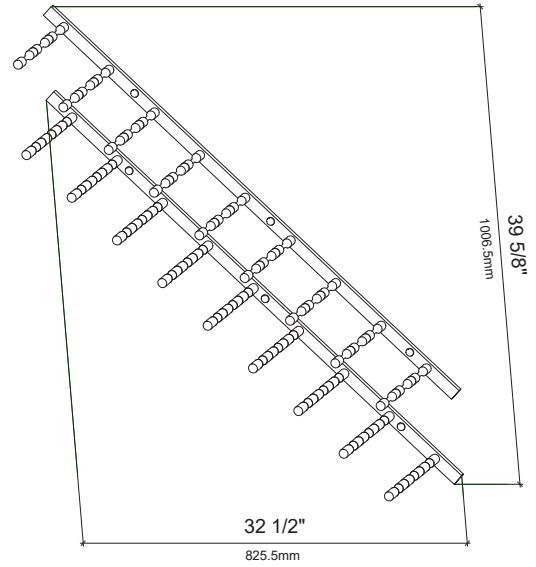

Vino Pins Flex Wall Mounted Wine RACK

Spec sheet for VP-FLEX3, 27-bottle wine rack system

45"

Allow 13" width when bottles stored

When installed on 45-degree angle

SCAN FOR BILT: 3D INSTRUCTIONS

POWERED BY BILT INTELLIGENT INSTRUCTIONS®

VINTAGEVIEW®

MOVING WINE STORAGE FORWARD