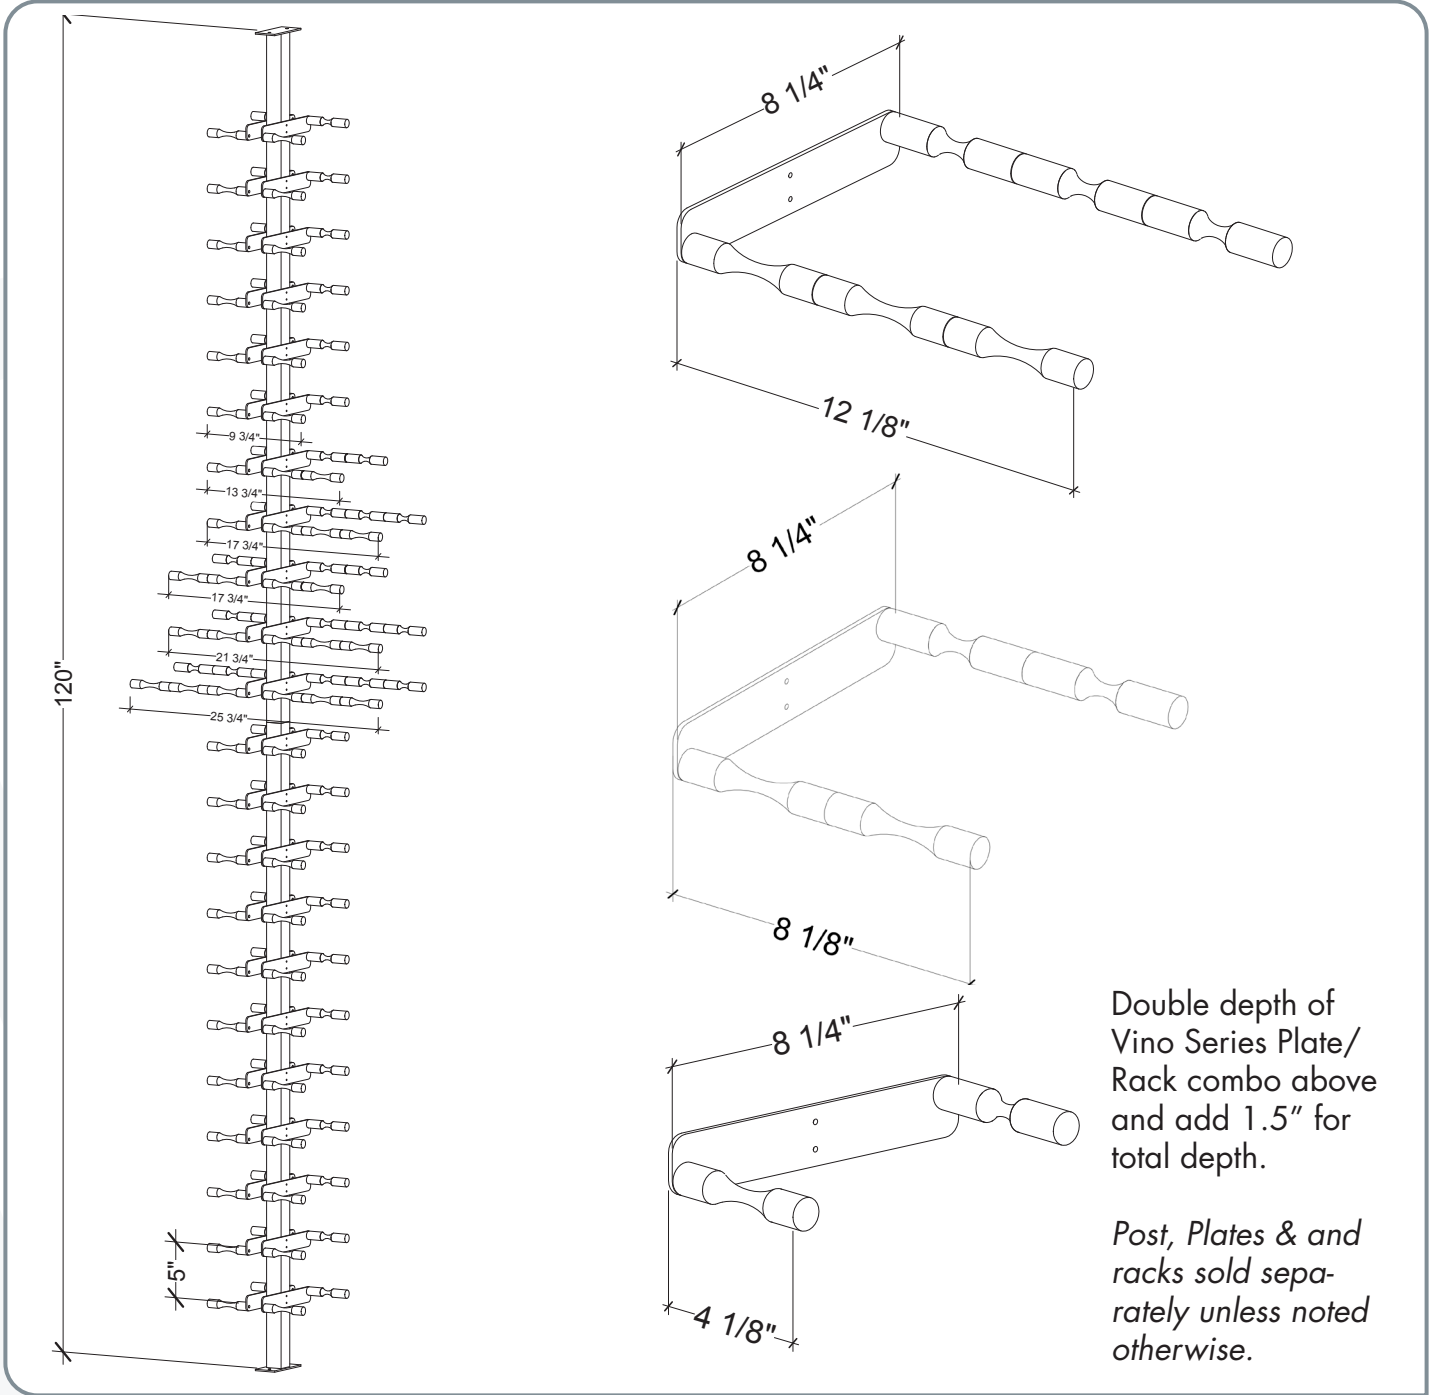

Vino Pins Post

Specs for VP-FCP (2 sides of racking)

Double depth of
Vino Series Plate/
Rack combo above
and add 1.5" for
total depth.

*Post, Plates & and
racks sold sepa-
rately unless noted
otherwise.*

VINTAGEVIEW®
MOVING WINE STORAGE FORWARD