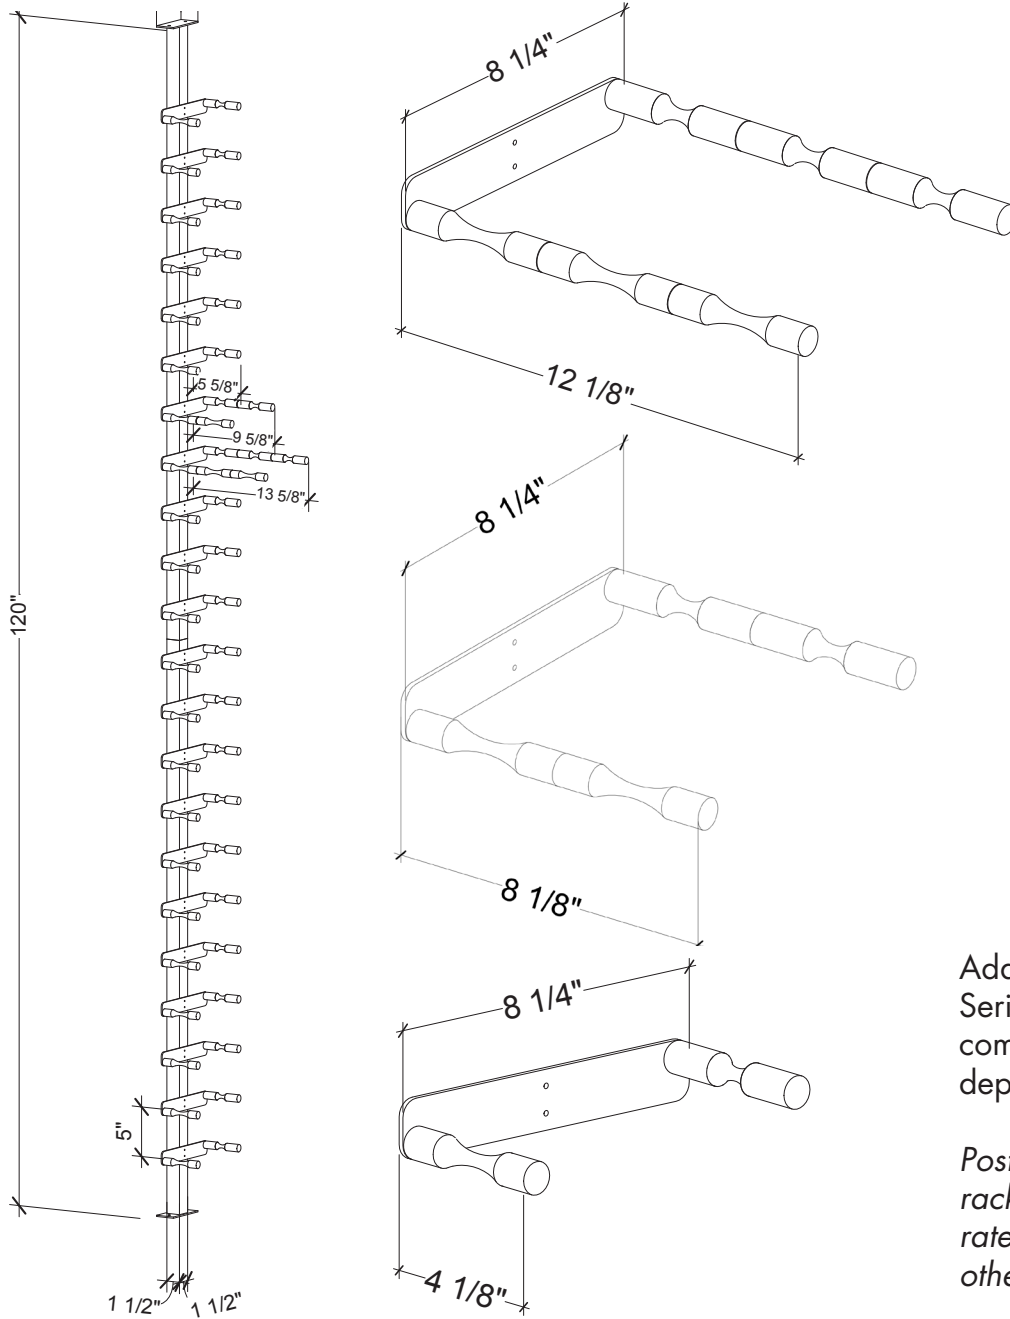

Vino Series Post

Specs for VS-FCP (1 side of racking)

Add 1.5" to Vino Series Plate/Rack combo for total depth.

Post, Plates & and racks sold separately unless noted otherwise.

VINTAGEVIEW®
MOVING WINE STORAGE FORWARD