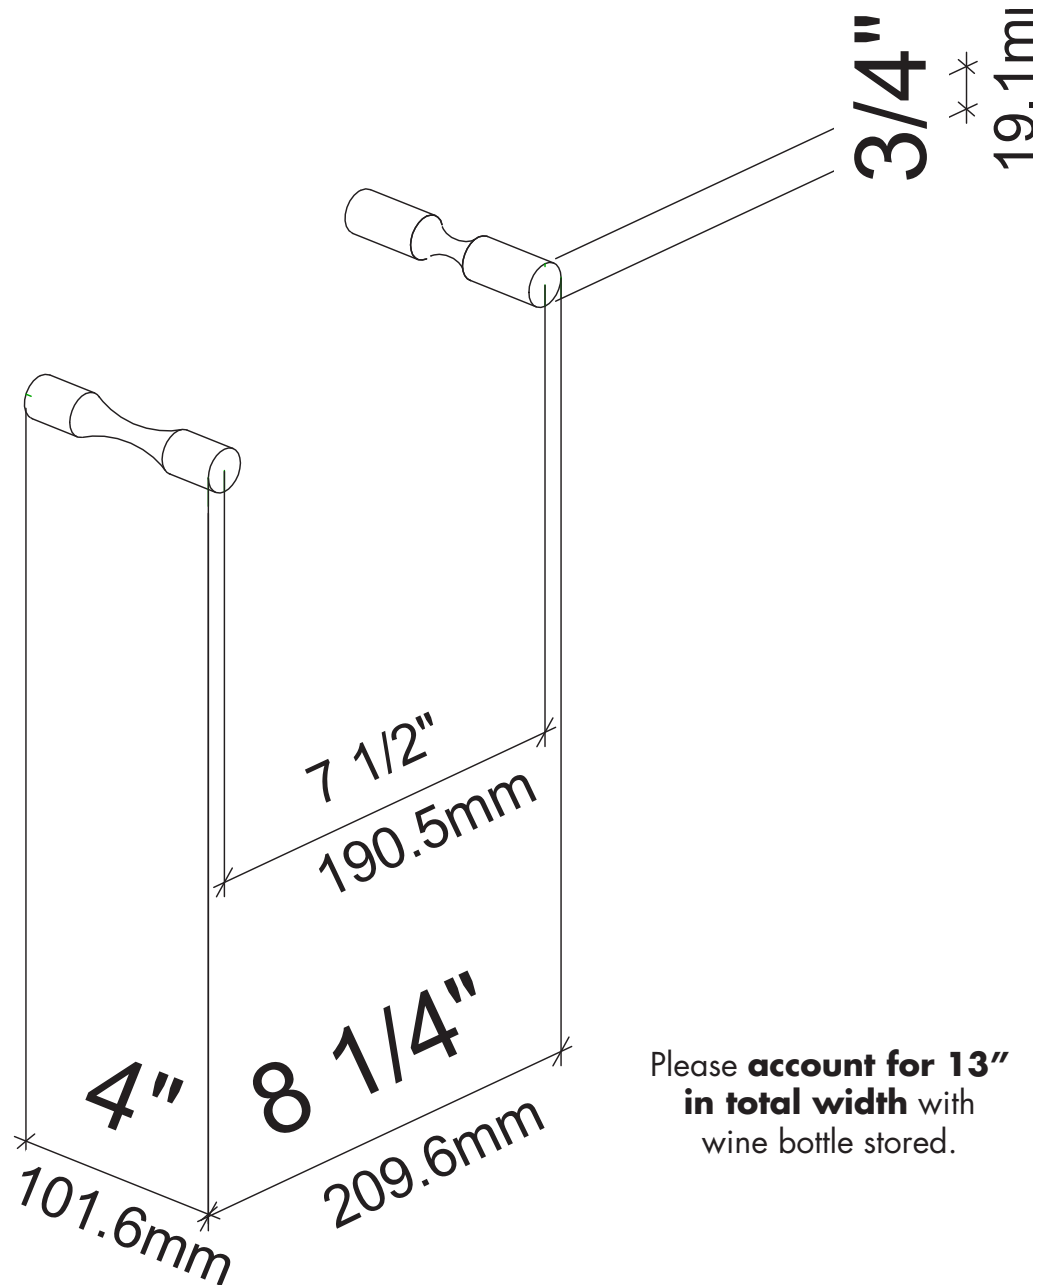

Vino Pins for Wood Surfaces

Spec sheet for Vino Pins (VP)

SCAN FOR **BILT**. 3D INSTRUCTIONS

POWERED BY **BILT INTELLIGENT INSTRUCTIONS**®

Please **account for 13"**
in total width with
wine bottle stored.