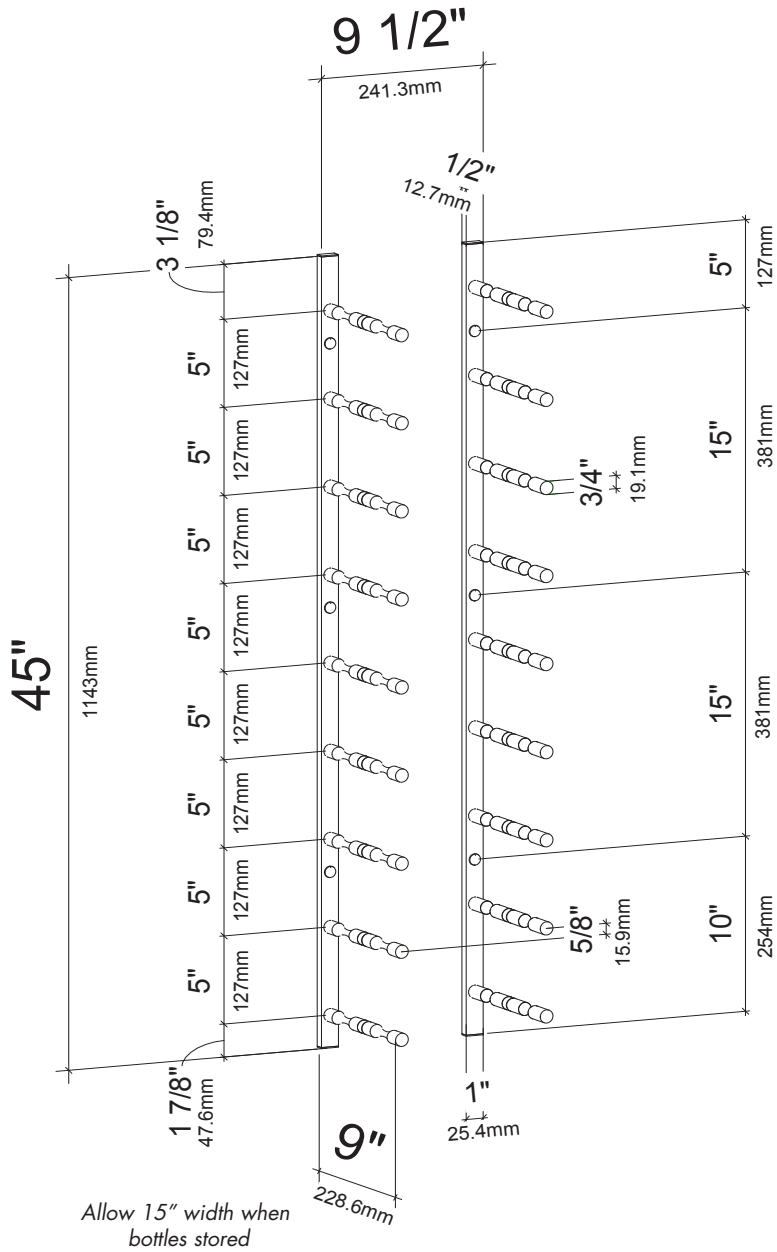

# Vino Pins Flex Magnum Wine Rack

Spec sheet for VP-MFLEX2, 18-bottle wine rack system for 1.5L bottles

When installed on 45-degree angle

SCAN FOR BILT 3D INSTRUCTIONS

POWERED BY BILT INTELLIGENT INSTRUCTIONS®

VINTAGEVIEW®  
MOVING WINE STORAGE FORWARD