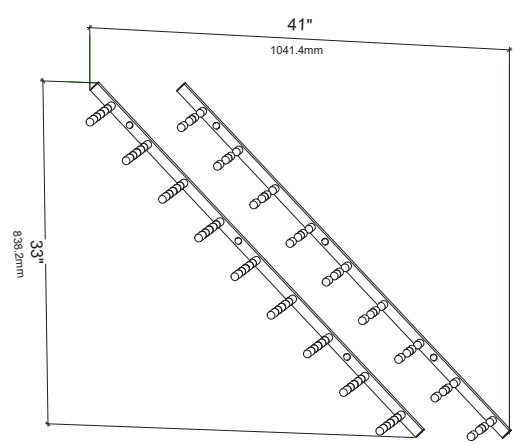

# Vino Pins Flex Magnum Wine Rack

Spec sheet for VP-MFLEX2, 18-bottle wine rack system for 1.5L bottles

When installed on 45-degree angle

SCAN FOR BILT 3D INSTRUCTIONS

POWERED BY BILT INTELLIGENT INSTRUCTIONS®