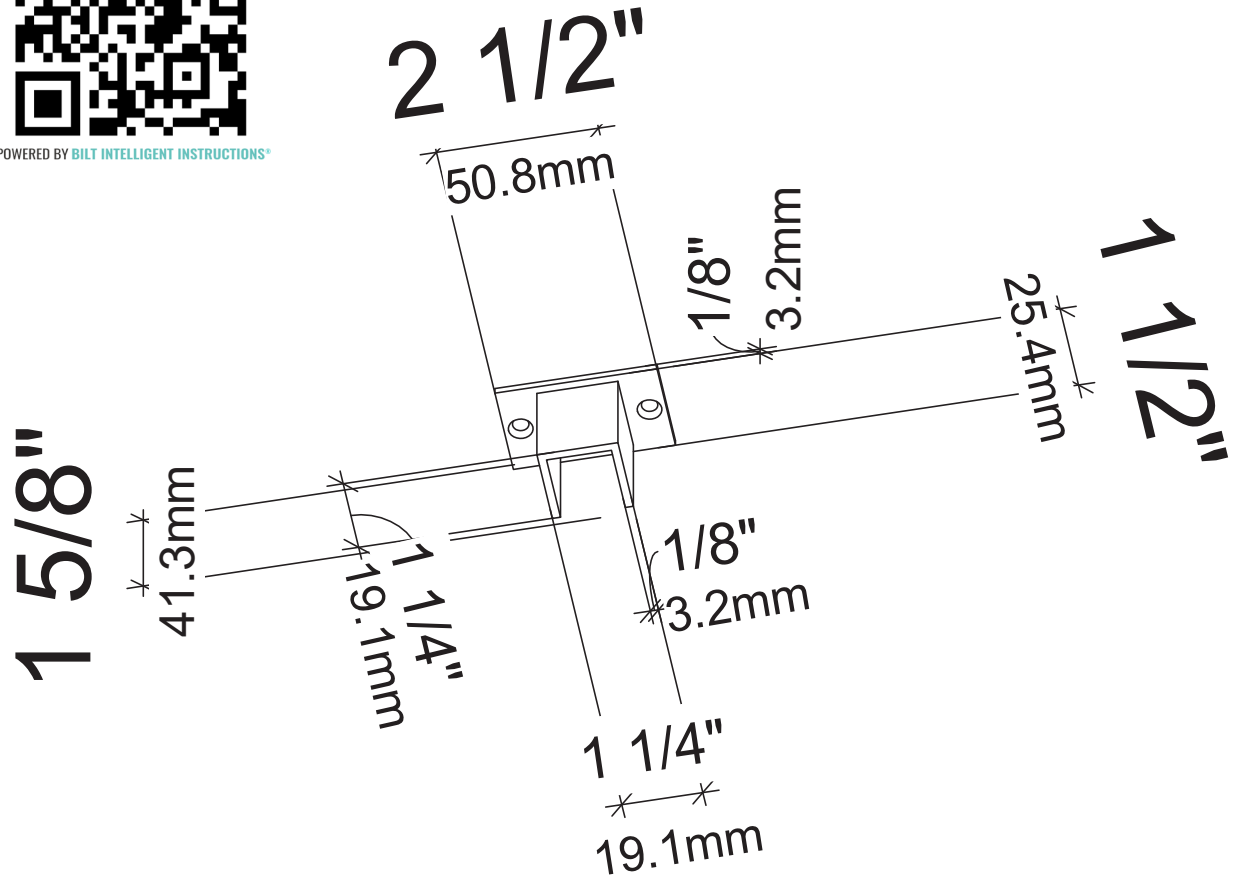

Vino Series/Wine Wall Hidden Bracket

Spec Sheet for FCP-HID for use with Vino Series and Wine Wall post systems

SCAN FOR **BILT** 3D INSTRUCTIONS

POWERED BY **BILT** INTELLIGENT INSTRUCTIONS®

VINTAGEVIEW®
MOVING WINE STORAGE FORWARD