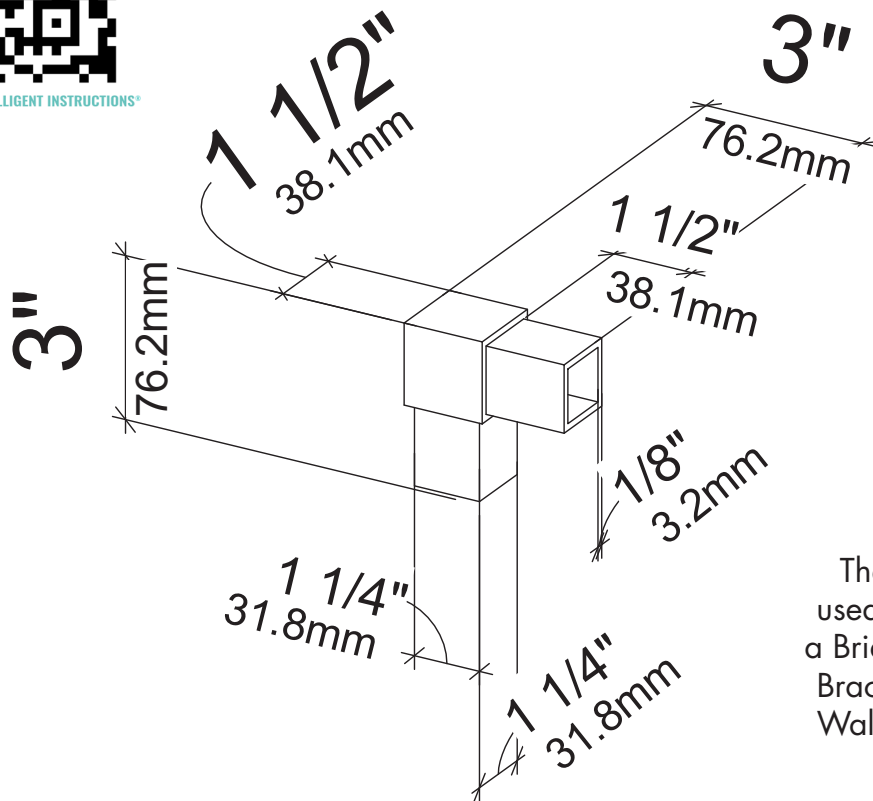

Vino Series/Wine Wall Elbow

Spec Sheet for FCP-ELB for use with Vino Series and Wine Wall post systems

SCAN FOR **BILT**.3D INSTRUCTIONS

POWERED BY **BILT** INTELLIGENT INSTRUCTIONS®

The Elbow should be used in conjunction with a Bridge Post and Hidden Bracket to offset a Wine Wall or Vino Series Post up to 12" from the wall.