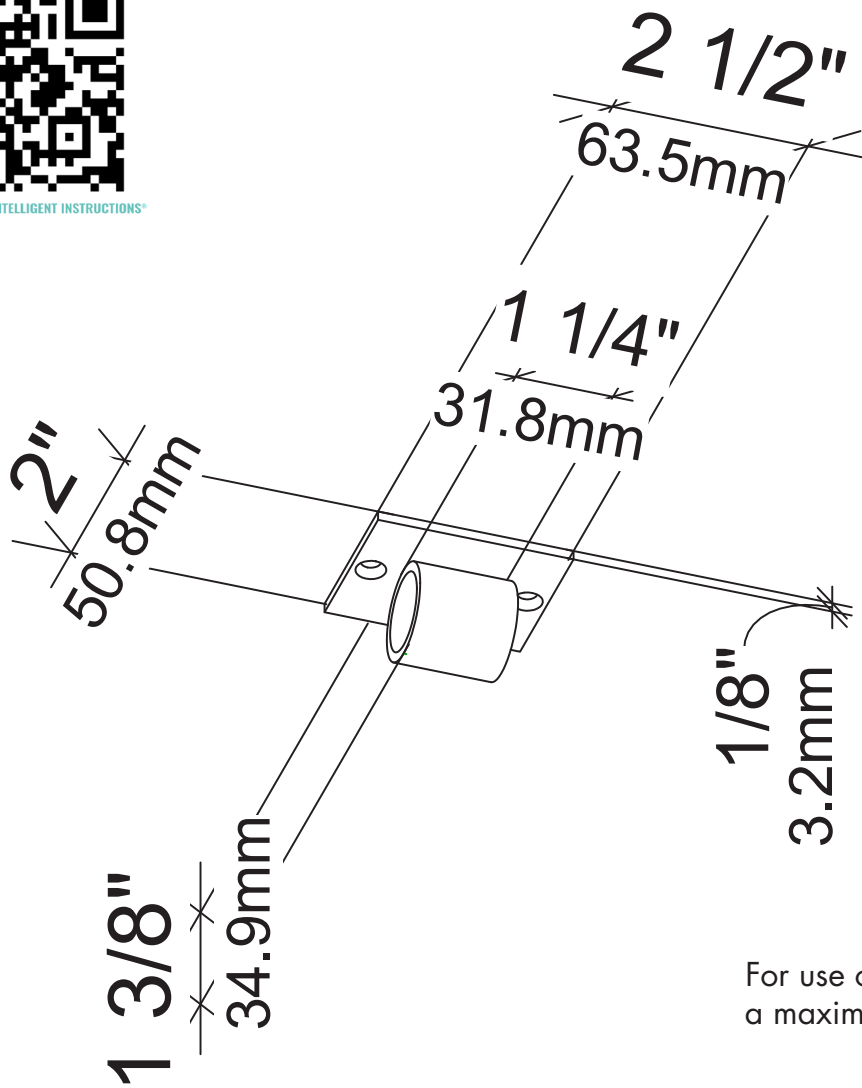

# Vino Series/Wine Wall Angle Bracket

Spec Sheet for FCP-ANG for use with Vino Series and Wine Wall post systems

SCAN FOR **BILT**.3D INSTRUCTIONS

POWERED BY **BILT** INTELLIGENT INSTRUCTIONS™

For use on surfaces with  
a maximum angle of 30  
degree

**VINTAGEVIEW**®  
MOVING WINE STORAGE FORWARD