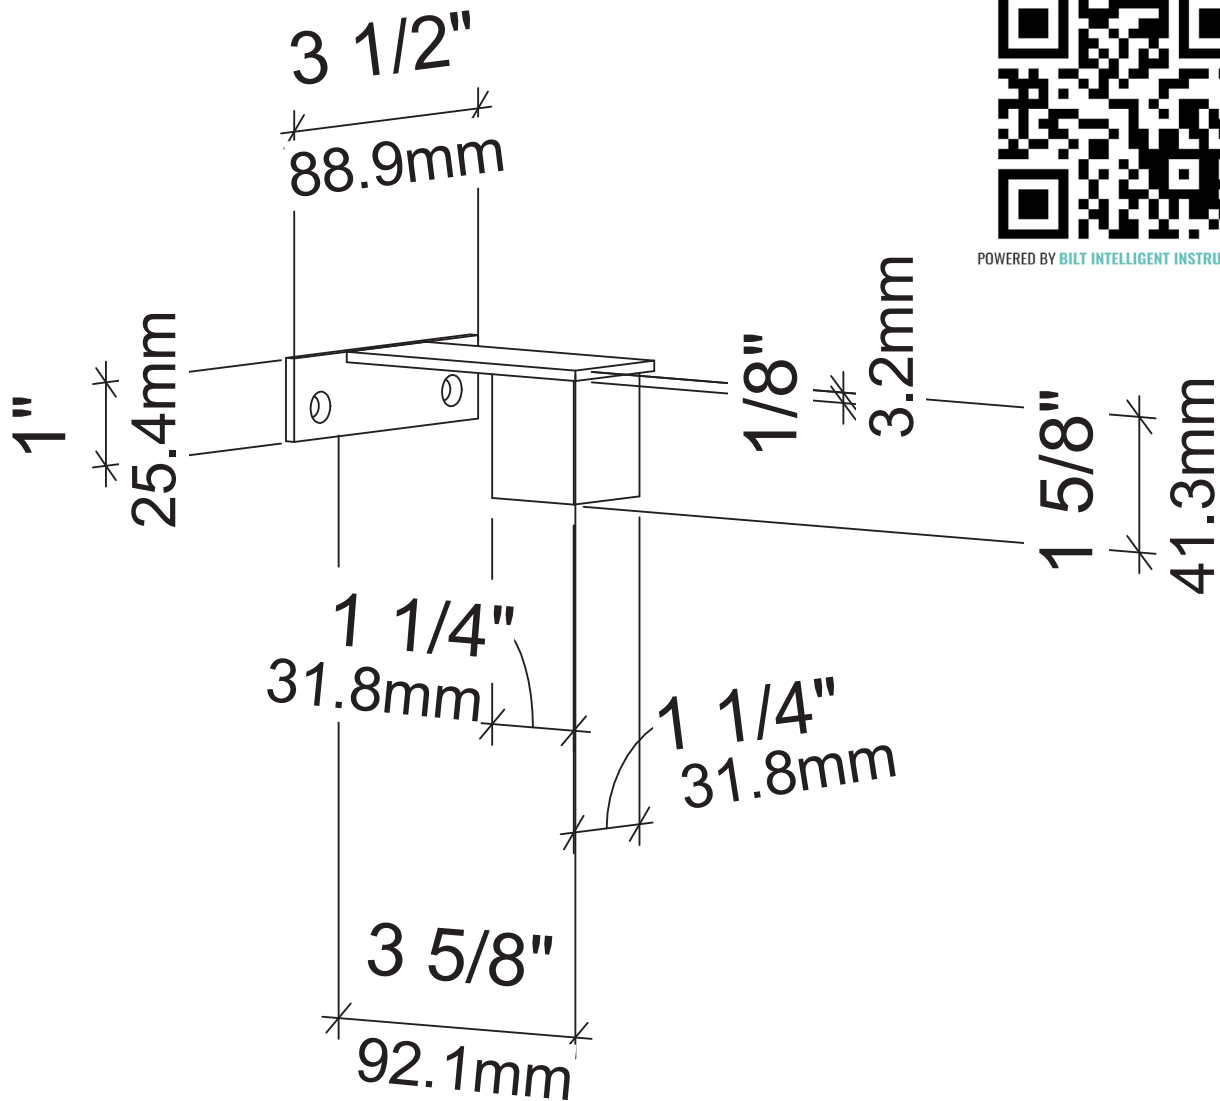

Vino Series/Wine Wall Post 2" Standoff Bracket

Spec Sheet for FCP-2WB for use with Vino Series and Wine Wall post systems

SCAN FOR **BILT**. 3D INSTRUCTIONS

POWERED BY **BILT** INTELLIGENT INSTRUCTIONS®

VINTAGEVIEW®
MOVING WINE STORAGE FORWARD