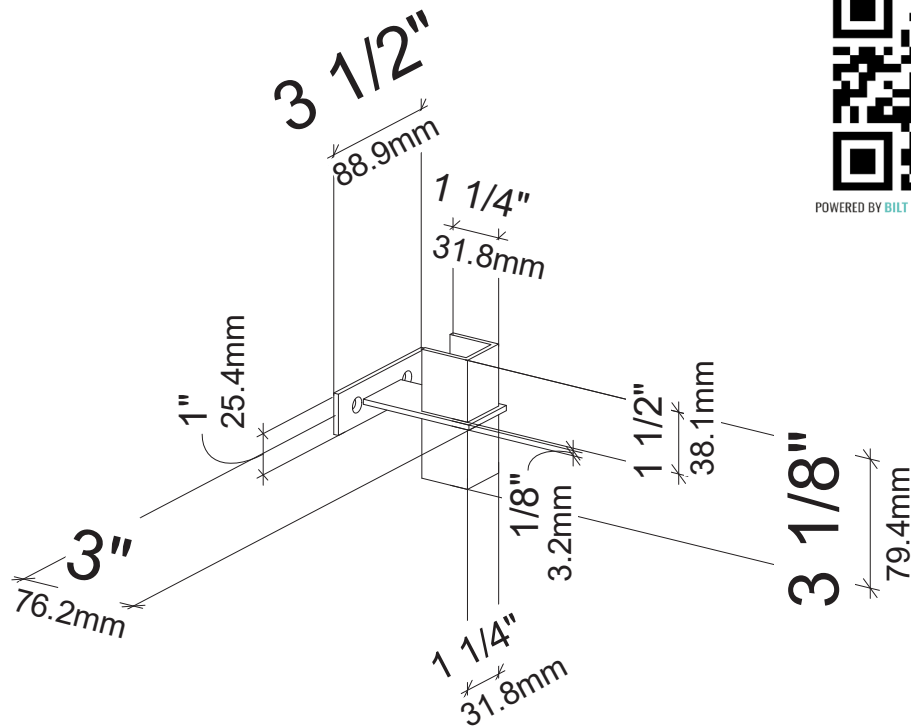

# Vino Series/Wine Wall Post Extension Bracket

Spec Sheet for FCP-2EX, for use with Vino Series and Wine Wall post systems

SCAN FOR BILT. 3D INSTRUCTIONS

POWERED BY BILT INTELLIGENT INSTRUCTIONS®

VINTAGEVIEW®  
MOVING WINE STORAGE FORWARD