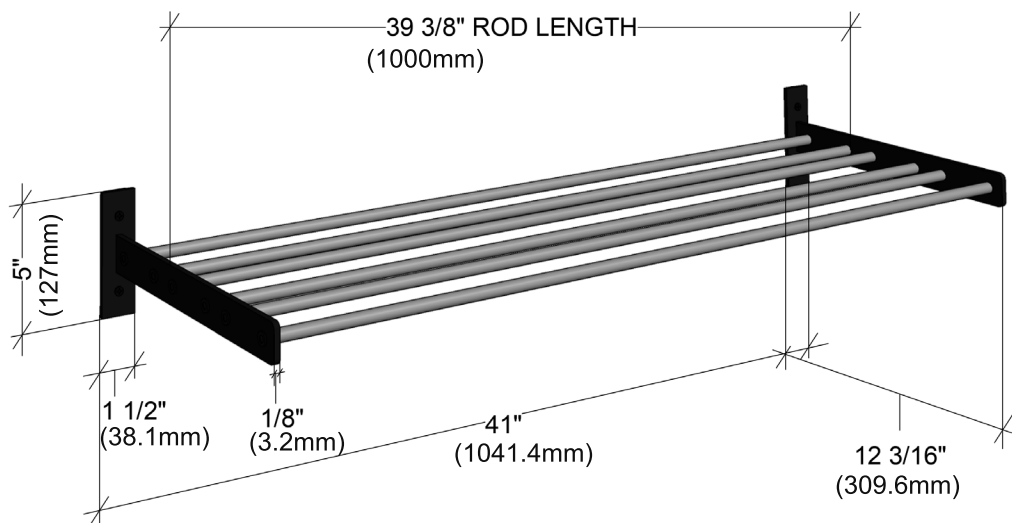

Evolution Shelf

Spec Sheet for (WW-SH-3D)

To complete shelf, snap to Wine Wall 5" (WW-053),
or any tripe bottle depth Wine Wall Racking

1/2" THICK RODS
(12.7mm)

Holds 25 pounds in drywall;
50 pounds in wood/post