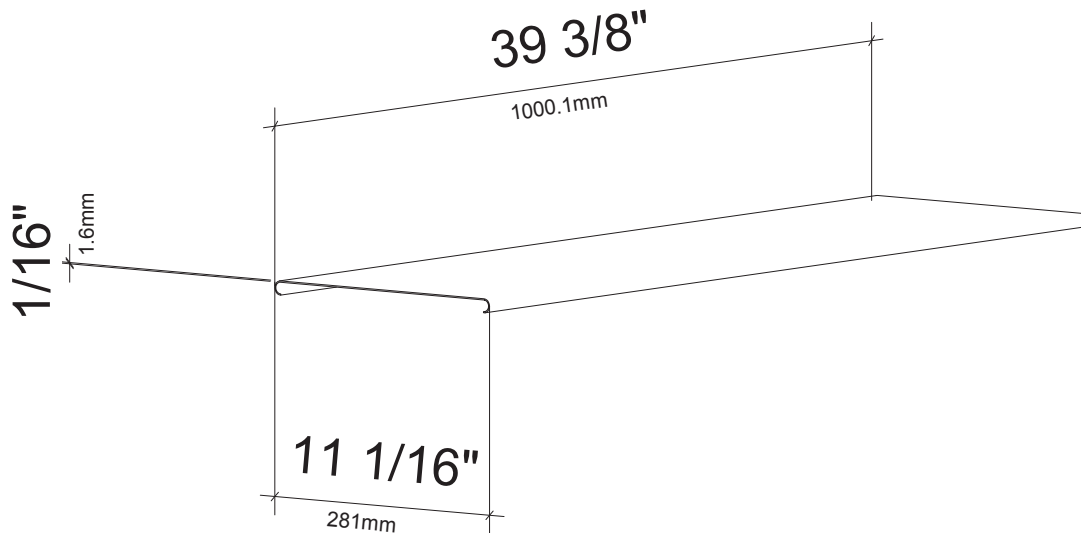

Evolution Shelf

Spec Sheet for (WW-SH-3D)

To complete shelf, snap to Wine Wall 5" (WW-053),
or any tripe bottle depth Wine Wall Racking

1/2" THICK RODS
(12.7mm)

Holds 25 pounds in drywall;
50 pounds in wood/post