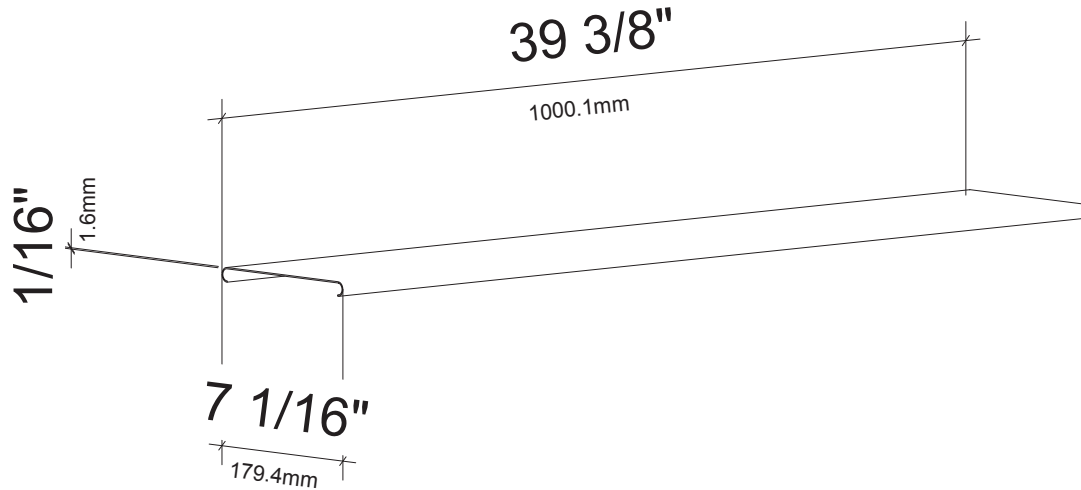

Evolution Shelf

Spec Sheet for (WW-SH-2D)

To complete shelf, snap to Wine Wall 5" (WW-052),
or any double bottle depth Wine Wall Racking

1/2" THICK RODS
(12.7mm)

Holds 25 pounds in drywall;
50 pounds in wood/post