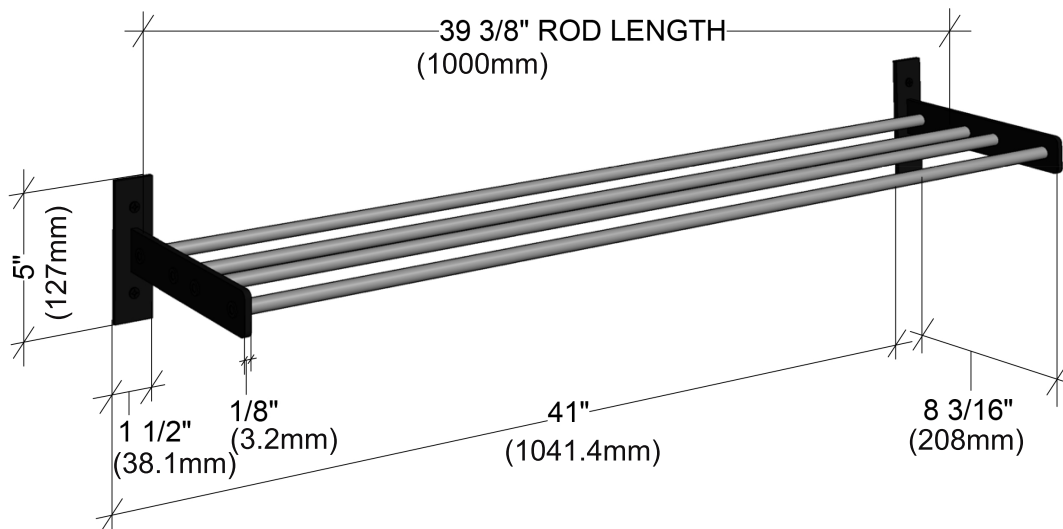

Evolution Shelf

Spec Sheet for (WW-SH-2D)

To complete shelf, snap to Wine Wall 5" (WW-052),
or any double bottle depth Wine Wall Racking

1/2" THICK RODS
(12.7mm)

Holds 25 pounds in drywall;
50 pounds in wood/post