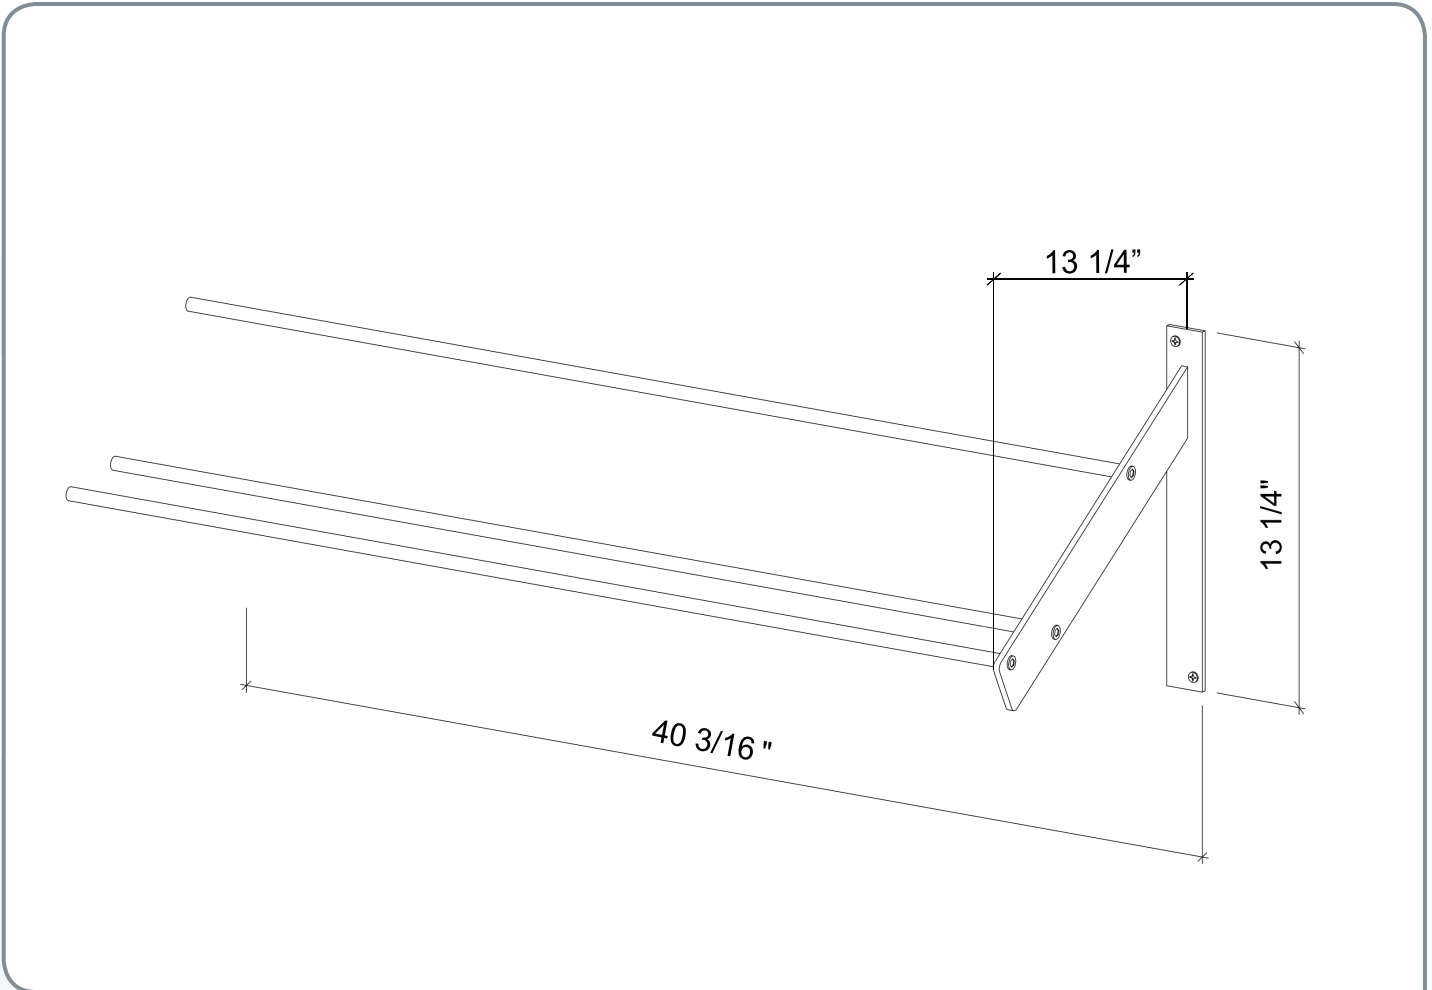

# Evolution Series Wine Wall Presentation Row Extension

Spec Sheet for (WW-EXPR)

**VINTAGEVIEW®**

MOVING WINE STORAGE FORWARD